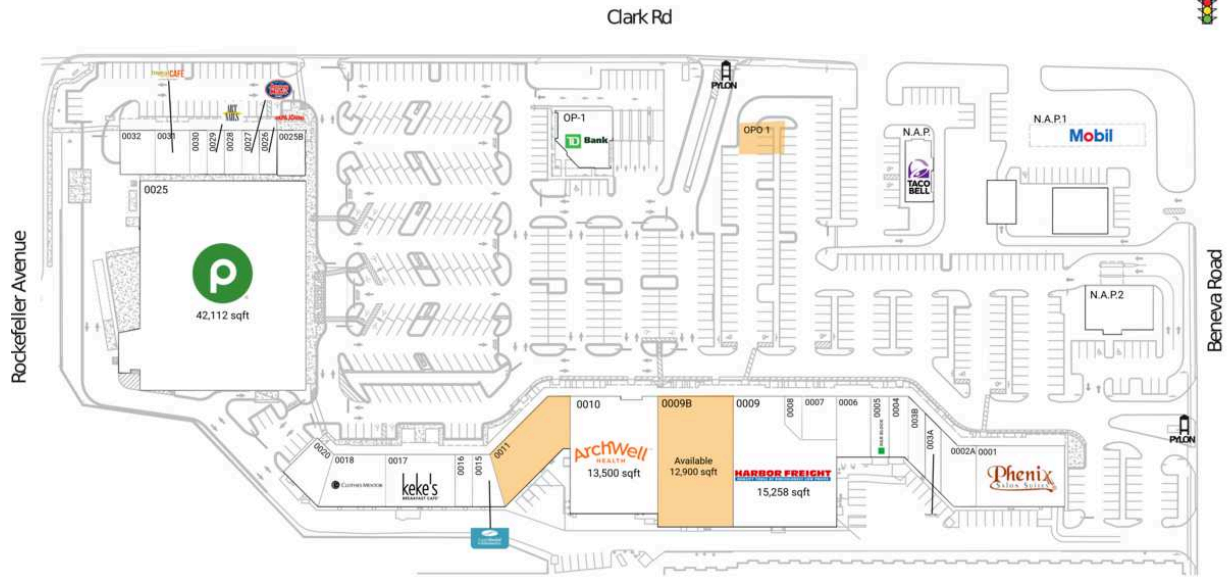

Beneva Village Shoppes

N.A.P. Taco Bell		0009 Harbor Freight	15,258 SF
N.A.P.1 Mobil		0009B AVAILABLE	12,900 SF
N.A.P.2 N.A.P.		0010 ArchWell Health	13,500 SF
OP-1 TD Bank	3,711 SF	0011 AVAILABLE	6,228 SF
OPO 1 AVAILABLE		0015 Coast Dental	1,733 SF
0001 Phenix Salon Suites	7,170 SF	0016 Pedego Sarasota	1,200 SF
0002A Gulf Coast Physical Therapy	2,811 SF	0017 Keke's Breakfast Cafe	4,800 SF
003A Great Clips	1,420 SF	0018 Clothes Mentor	4,133 SF
003B Publix Employees Federal Credit Union	1,401 SF	0020 K-Nam	2,251 SF
0004 Cacio Italian Bistro	1,559 SF	0025 Publix	42,112 SF
0005 H&R Block	1,478 SF	0025B Yokoso Ramen	1,516 SF
0006 Curry Station	2,796 SF	0026 Papa John's	1,000 SF
0007 Revitalize Chiropractic	1,963 SF	0027 Jersey Mike's Subs	1,000 SF
0008 Audibel	836 SF	0028 Hair Cuttery	1,000 SF

Beneva Village Shoppes

0029 Nails	1,000 SF	0031 Tropical Smoothie Cafe	1,900 SF
0030 MetroPCS Wireless	1,000 SF	0032 Tijuana Flats	1,800 SF