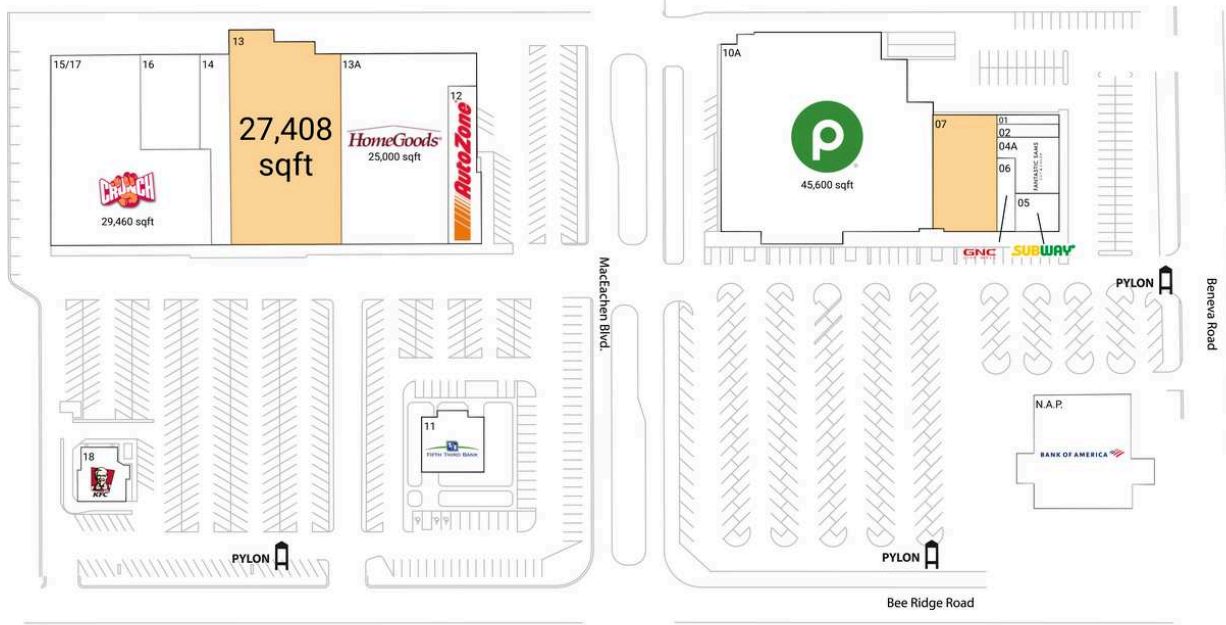

Sarasota Village

N.A.P. Bank of America		11 Fifth Third Bank	4,283 SF
01 Wow Nail Studio	620 SF	12 AutoZone	8,230 SF
02 China 1 Restaurant	874 SF	13 AVAILABLE	27,408 SF
04A Fantastic Sams	3,056 SF	13A HomeGoods	25,000 SF
05 Subway	2,287 SF	14 Jessup Appliance	5,889 SF
06 GNC	1,100 SF	15/17 Crunch	29,460 SF
07 AVAILABLE	9,534 SF	16 Jessup Appliance-Warehouse	7,663 SF
10A Publix	45,600 SF	18 KFC	2,180 SF