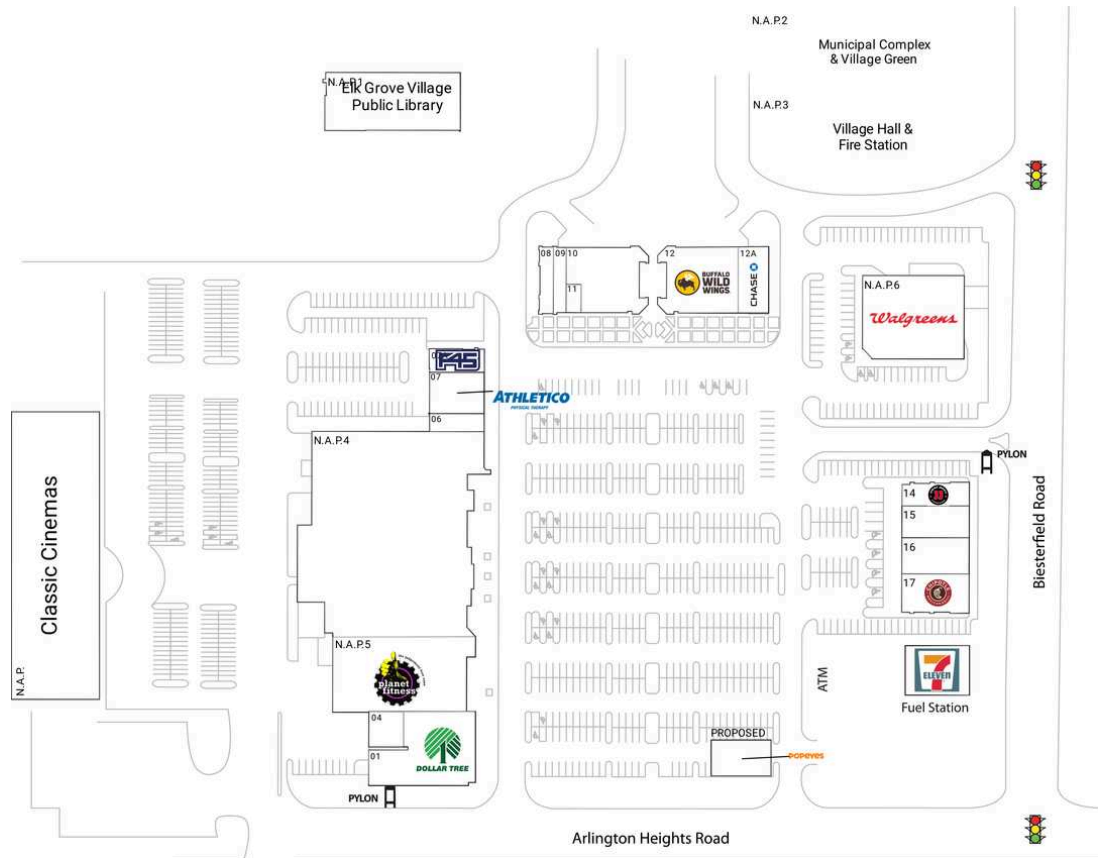

Elk Grove Town Center

FUEL 7-Eleven	1 SF	07 Athleticco Physical Therapy	3,045 SF
N.A.P. Classic Cinemas		07A F45 Training	2,999 SF
N.A.P.1 Elk Grove Village Public Library		08 Village Dental	2,000 SF
N.A.P.2 Municipal Complex & Village Green		09 Bobar	1,082 SF
N.A.P.3 Village Hall & Fire Station		10 Good Tequila's Mexican Grill	5,192 SF
N.A.P.4 N.A.P.	54,385 SF	11 R. W Dunteman Company	700 SF
N.A.P.5 Planet Fitness	18,000 SF	12 Buffalo Wild Wings	6,152 SF
N.A.P.6 Walgreens	13,905 SF	12A Chase	2,945 SF
PAD A Popeyes	2,400 SF	14 Jimmy John's	1,360 SF
01 Dollar Tree	10,353 SF	15 Prime Stars Orthodontics	2,068 SF
04 VanFossen Family Chiropractic	1,777 SF	16 Brittany's Bistro	2,189 SF
06 The Nails 4 U	1,264 SF	17 Chipotle Mexican Grill	2,378 SF