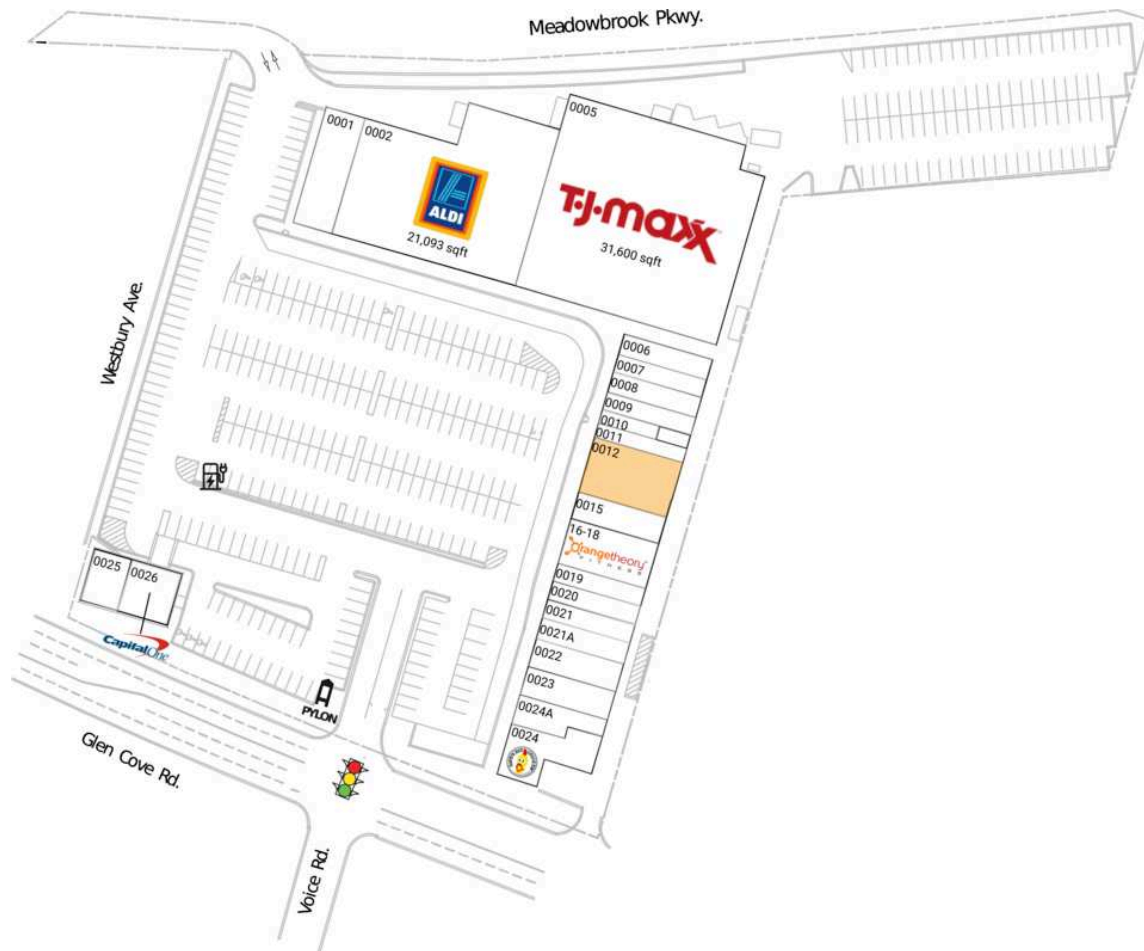

Parkway Plaza - Carle Place

0001 Icon Croft	2,800 SF	16-18 Orangetheory Fitness	3,600 SF
0002 ALDI	21,093 SF	0019 J & J Bagel Deli	1,280 SF
0005 T.J. Maxx	31,600 SF	0020 Promise Laundromat	1,120 SF
0006 Angelo's Pizza	1,120 SF	0021 MissLaser Hair Removal	1,390 SF
0007 Infinite Beauty	1,600 SF	0021A The UPS Store	1,410 SF
0008 Huntington Learning Center	1,200 SF	0022 Old Country Wine and Liquor	2,025 SF
0009 Sally Beauty Supply	1,600 SF	0023 Tiger Sugar	1,950 SF
0010 Ultimate Cuts Barbershop	796 SF	0024 Dave's Hot Chicken	2,673 SF
0011 Mr. Chen's Restaurant	1,040 SF	0024A Quickway Japanese Hibachi	1,630 SF
0012 AVAILABLE	3,980 SF	0025 Smoothie King	1,500 SF
0015 COBS Bread	2,000 SF	0026 Capital One	2,500 SF