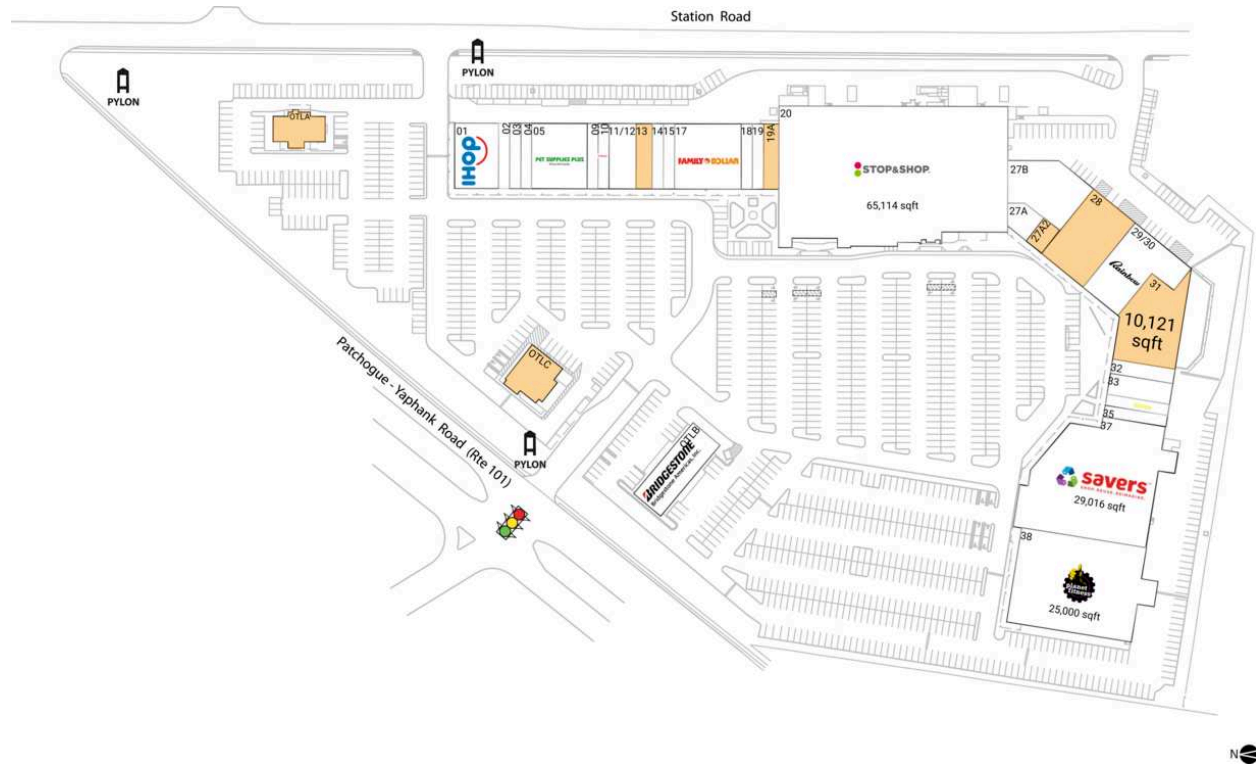

# Sunshine Square

<b>OTLA AVAILABLE</b>	2,955 SF	17 Family Dollar	8,865 SF
OTLB Bridgestone/Firestone	6,600 SF	18 Cute Nails	1,488 SF
<b>OTLC AVAILABLE</b>	3,742 SF	19 Sunset Beach Tanning	1,488 SF
01 IHOP	5,801 SF	<b>19A AVAILABLE</b>	2,166 SF
02 Verizon Wireless	1,488 SF	20 Stop & Shop	65,114 SF
03 Medford Foot Care	1,488 SF	27A I-Fix Screens	1,605 SF
04 Subway	1,488 SF	<b>27A2 AVAILABLE</b>	1,110 SF
05 Pet Supplies Plus	7,330 SF	27B Peapod	8,022 SF
09 Best Bagels Around	1,463 SF	<b>28 AVAILABLE</b>	9,596 SF
10 T-Mobile	1,463 SF	29/30 Rainbow	8,508 SF
11/12 Cafe Gia Pizza & Pasta	3,615 SF	<b>31 AVAILABLE</b>	10,121 SF
<b>13 AVAILABLE</b>	2,139 SF	32 Chiropractor & Physical	1,933 SF
14 May Garden	1,488 SF	33 Sunshine Square Wine & Liquor	2,976 SF
15 AT&T	1,488 SF	34 Sunshine Cleaners	1,440 SF

# Sunshine Square

---

35 Sunshine Mall Laundromat	1,440 SF	38 Planet Fitness	25,000 SF
37 Savers	29,016 SF		