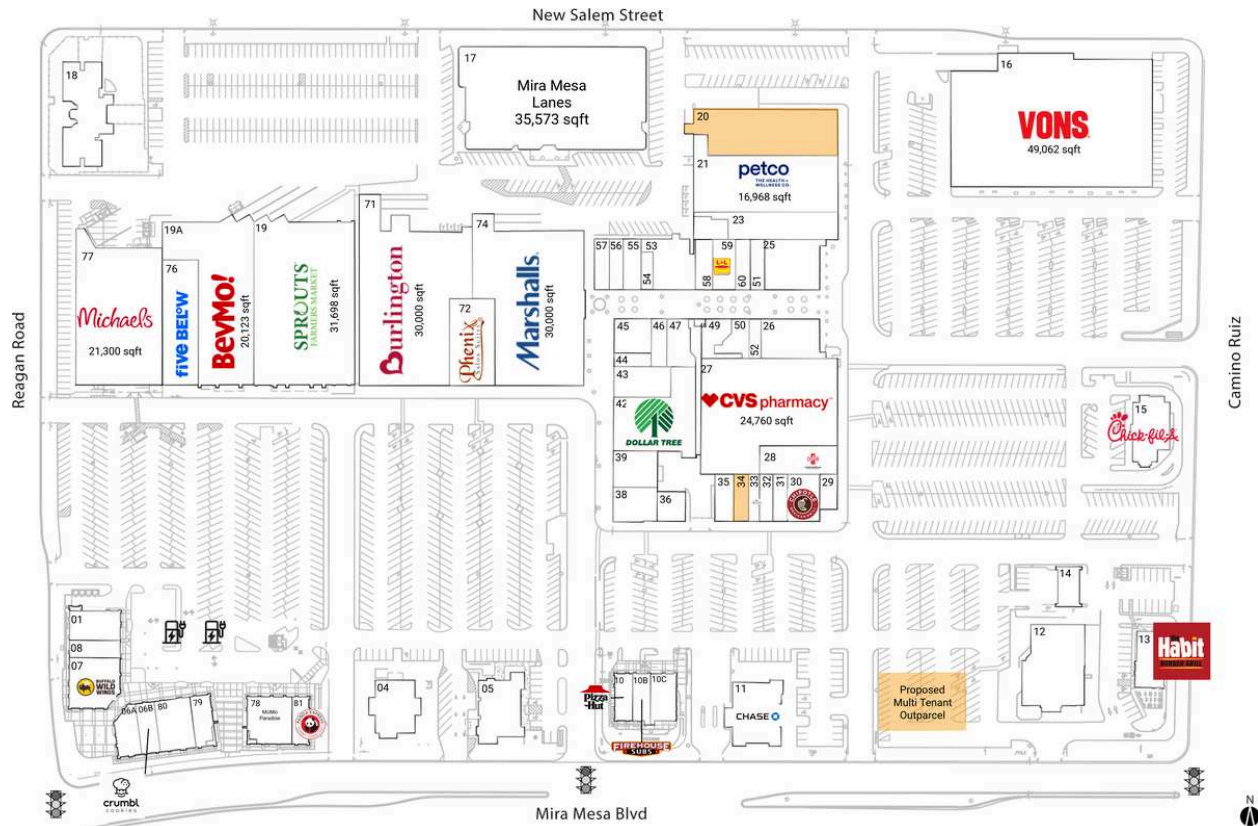

Village at Mira Mesa

OPO 1 AVAILABLE

01 Bafang Dumpling	3,080 SF
04 Manna BBQ	3,888 SF
05 Mission Federal Credit Union	5,465 SF
06A Mostra Coffee	2,000 SF
06B Crumbi Cookies	1,841 SF
07 Buffalo Wild Wings	4,560 SF
08 Shawarma Guys	1,516 SF
10 Pizza Hut	1,600 SF
10B Firehouse Subs	1,600 SF
10C Cotixan Mexican Food	2,000 SF
11 Chase	4,000 SF
12 Chubby Cattle BBQ	9,000 SF
13 The Habit Burger Grill	3,200 SF

14 Valvoline Instant Oil Change 1,617 SF

15 Chick-fil-A 4,343 SF

16 Vons 49,062 SF

17 Mira Mesa Lanes 35,573 SF

18 Childtime Children's Centers 6,000 SF

19 Sprouts Farmers Market 31,698 SF

19A Bevmo 20,123 SF

20 AVAILABLE

21 Petco 16,968 SF

23 Charter School of San Diego 6,100 SF

25 Crab Hut 5,023 SF

26 Little Sakana 4,340 SF

27 CVS/pharmacy 24,760 SF

28 AFC Urgent Care 5,640 SF

Village at Mira Mesa

29 The Flame Broiler- The Rice Bowl King	1,206 SF	51 Ding Tea	1,421 SF
30 Chipotle Mexican Grill	2,900 SF	52 Impression Dental Group	2,150 SF
31 Baskin-Robbins	1,300 SF	53 District 6 GastroBar	3,900 SF
32 Great Clips	975 SF	54 Perfect Beauty Bar	750 SF
33 Robeks	975 SF	55 H&R Block	1,750 SF
34 AVAILABLE	1,344 SF	56 Pista House	1,330 SF
35 Isshido Ramen	1,704 SF	57 Daniel's Jewelers	1,470 SF
36 Yogurtland	1,480 SF	58 Tori Nail Bar & Spa	1,504 SF
38 California Coast Credit Union	3,356 SF	59 L&L Hawaiian Barbeque	2,759 SF
39 Collins Family Jewelers	3,088 SF	60 Mesa Barber Shop	1,252 SF
42 Dollar Tree	9,057 SF	71 Burlington	30,000 SF
43 Shoe Shack	3,304 SF	72 Phenix Salon Suites	8,000 SF
44 Hairworks	960 SF	74 Marshalls	30,000 SF
45 Total Vision	1,920 SF	76 Five Below	8,570 SF
46 Kumon	1,229 SF	77 Michaels	21,300 SF
47 Ark Massage Spa	2,738 SF	78 MoMo Paradise	3,525 SF
48 Aloha Scent	230 SF	79 Sunmerry Bakery	1,800 SF
49 Pokeland	1,275 SF	80 Spectrum	3,500 SF
50 Matcha Cafe Maiko	1,125 SF	81 Panda Express	2,000 SF