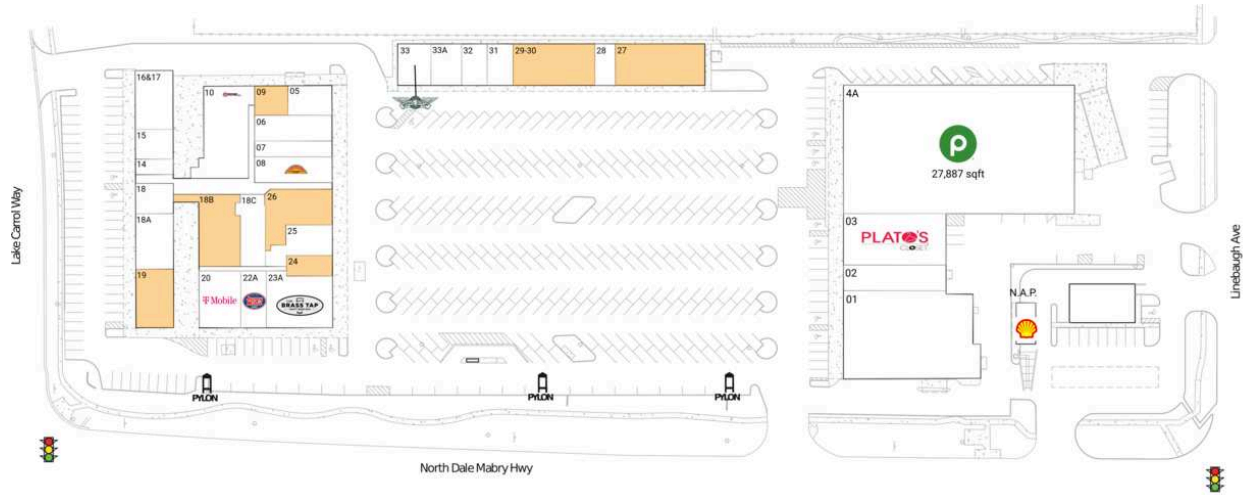

# Carrollwood Center

N.A.P. Shell Gas Station		18 Revello Medical Center	1,275 SF
01 Phenix Salon Suites	10,000 SF	18A DGlo Beauty	2,000 SF
02 IVX Health	2,500 SF	<b>18B AVAILABLE</b>	1,700 SF
03 Plato's Closet	5,000 SF	18C Elena M. Morreale, D.C., P.A.	1,550 SF
4A Publix	27,887 SF	<b>19 AVAILABLE</b>	2,106 SF
05 Mr. Empanada	1,350 SF	20 T-Mobile	2,200 SF
06 The Bello Nail Bar	1,873 SF	22A Jersey Mike's Subs	1,375 SF
07 Florida West Coast Credit Unio	1,155 SF	23A The Brass Tap	3,280 SF
08 La Michoacana	1,961 SF	<b>24 AVAILABLE</b>	900 SF
<b>09 AVAILABLE</b>	1,000 SF	25 The Hungry Greek	1,700 SF
10 America's Escape Game	3,397 SF	<b>26 AVAILABLE</b>	2,725 SF
14 Kim's Tailor	546 SF	<b>27 AVAILABLE</b>	3,500 SF
15 Carrollwood Barber Shop	1,068 SF	28 Queenie's Hair Studio	800 SF
16&17 Laundry Boys	2,121 SF	<b>29-30 AVAILABLE</b>	3,200 SF

# Carrollwood Center

---

31 China Garden	1,009 SF	33 Wingstop	1,293 SF
32 H&M Cellphone and Accessories	1,000 SF	33A Sailing Poke Bowl	1,207 SF