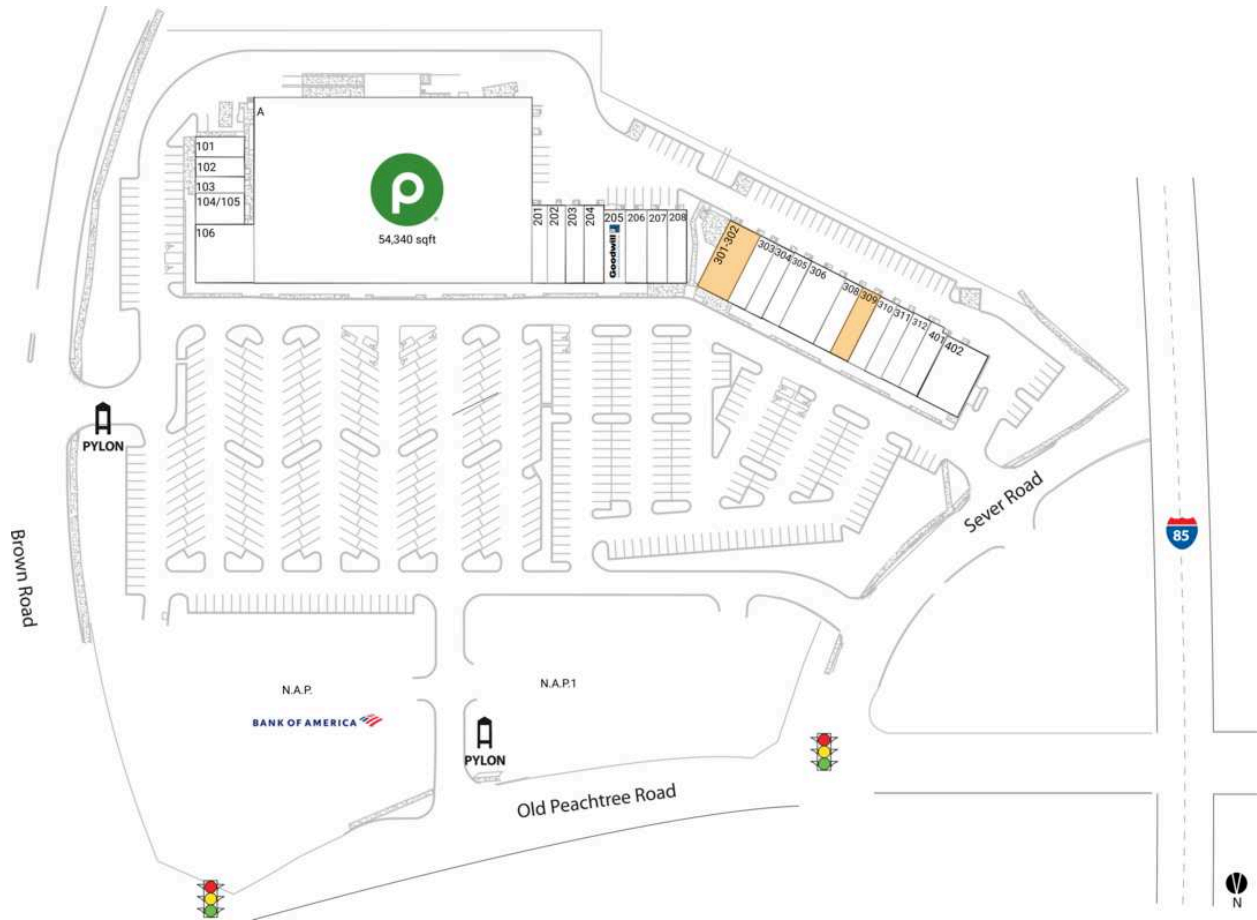

# Shops of Huntcrest

A Publix	54,340 SF	207 City Nail & Tan	1,500 SF
N.A.P. Bank of America		208 Wayback Burgers	1,500 SF
N.A.P.1 Piedmont Urgent Care		<b>301-302 AVAILABLE</b>	3,375 SF
101 namoo solutions	1,250 SF	303 Great Cuts	1,125 SF
102 Hair Clinique	1,000 SF	304 Axiom Staffing Group, Inc.	1,500 SF
103 Advanced Cleaners	750 SF	305 Fini's Pizzeria	1,500 SF
104/105 Modern Aesthetics	1,500 SF	306 PT Solutions Physical Therapy	3,000 SF
106 Sushi Village	3,600 SF	308 Sarang Piano Studio	1,500 SF
201 Your CBD Store	1,200 SF	<b>309 AVAILABLE</b>	1,500 SF
202 LifeSouth Community Blood Centers, Inc.	1,200 SF	310 Jazzercise	1,500 SF
203 Saigon Cafe	2,000 SF	311 Liberty Tax Service	940 SF
204 Wow Poke & Juice	2,000 SF	312 Joshua Lee DDS	2,060 SF
205 Goodwill	1,500 SF	401 Warhammer	1,400 SF
206 American Deli	1,500 SF	402 Southside Medical Center, Inc. Duluth	2,800 SF