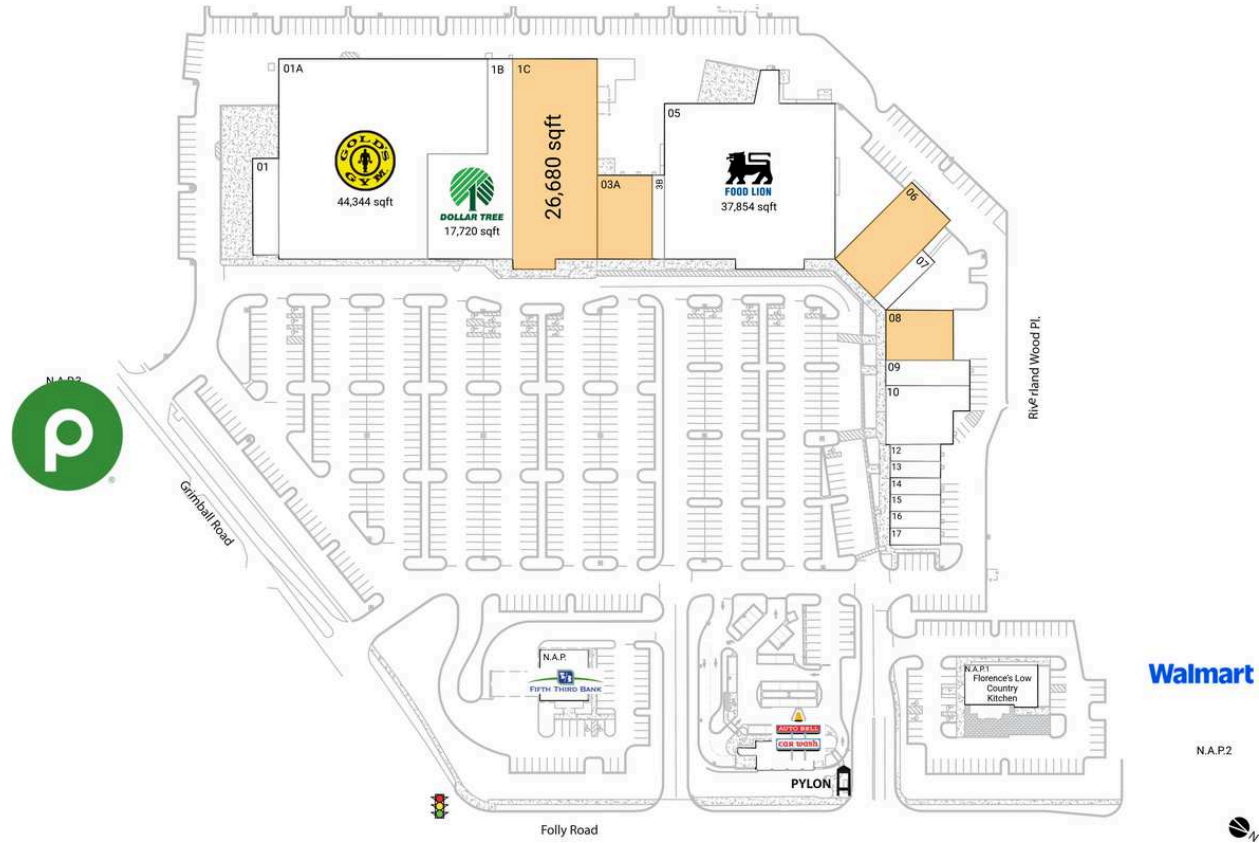

Island Plaza

N.A.P. Fifth Third Bank		07 Scramblers Golf	1,600 SF
N.A.P.1 Florence's Low Country Kitchen		08 AVAILABLE	4,800 SF
N.A.P.2 Walmart		09 Nails So Dep!	3,000 SF
N.A.P.3 Publix		10 Forsberg Package Store	6,200 SF
01 Famulari's Pizzeria Brewpub	5,656 SF	12 Heart Beatz Dance Academy	1,200 SF
01A Gold's Gym	44,344 SF	13 Great Wall	1,200 SF
1B Dollar Tree	17,720 SF	14 Alvin Ord's Sandwich Shop	1,200 SF
1C AVAILABLE	26,680 SF	15 Rype Juice Bar	1,200 SF
03A AVAILABLE	6,400 SF	16 GNC	1,200 SF
3B Batteries Plus	1,800 SF	17 Pick Thai Restaurant	1,220 SF
05 Food Lion	37,854 SF	18 Autobell Car Wash	2,300 SF
06 AVAILABLE	8,450 SF		