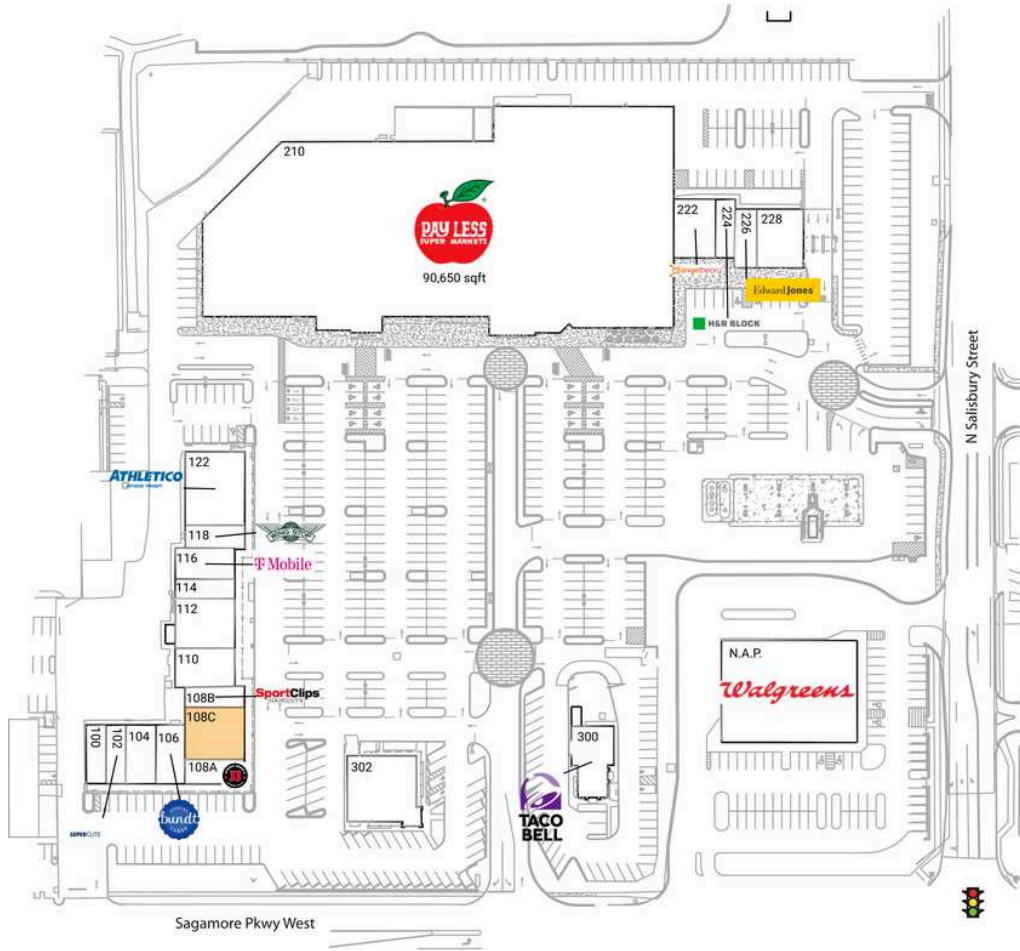

Sagamore Park Centre

N.A.P. Walgreens		116 T-Mobile	1,860 SF
100 D&J Nails	1,200 SF	118 Wingstop	1,440 SF
102 Supercuts	1,200 SF	122 Athletico Physical Therapy	4,500 SF
104 Indy Smoke Time	1,820 SF	210 Pay Less Super Markets	90,650 SF
106 Nothing Bundt Cakes	1,780 SF	222 Orangetheory Fitness	2,400 SF
108A Jimmy John's	1,500 SF	224 H&R Block	1,225 SF
108B Sport Clips	1,152 SF	226 Edward Jones	1,185 SF
108C AVAILABLE	3,212 SF	228 Centier Bank	2,836 SF
110 Executive Dry Cleaners	2,400 SF	300 Taco Bell	2,746 SF
112 Katana Hibachi and Sushi House	3,048 SF	302 Christos Restaurant	4,673 SF
114 A1 Packaging Store	1,200 SF		