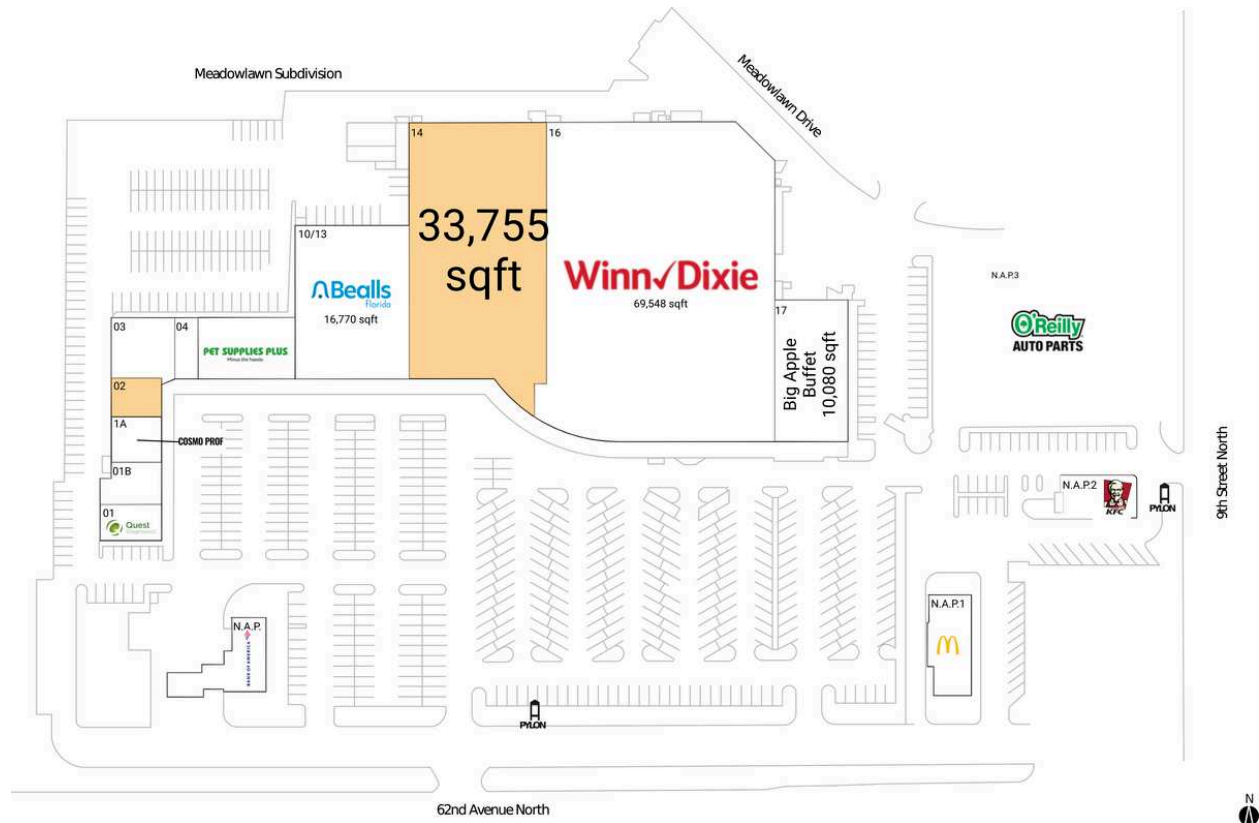

Rutland Plaza - St. Petersburg

N.A.P. Bank of America		03 Slizzy McGee's	3,860 SF
N.A.P.1 McDonald's		04 Pure Nail Bar	1,340 SF
N.A.P.2 KFC		06 Pet Supplies Plus	5,800 SF
N.A.P.3 O'Reilly Auto Parts		10/13 Bealls Florida	16,770 SF
01 Quest Diagnostics	2,000 SF	14 AVAILABLE	33,755 SF
01B Ninja Academy of Martial Arts	2,459 SF	16 Winn-Dixie	69,548 SF
1A CosmoProf	2,200 SF	17 Big Apple Buffet	10,080 SF
02 AVAILABLE	1,750 SF		