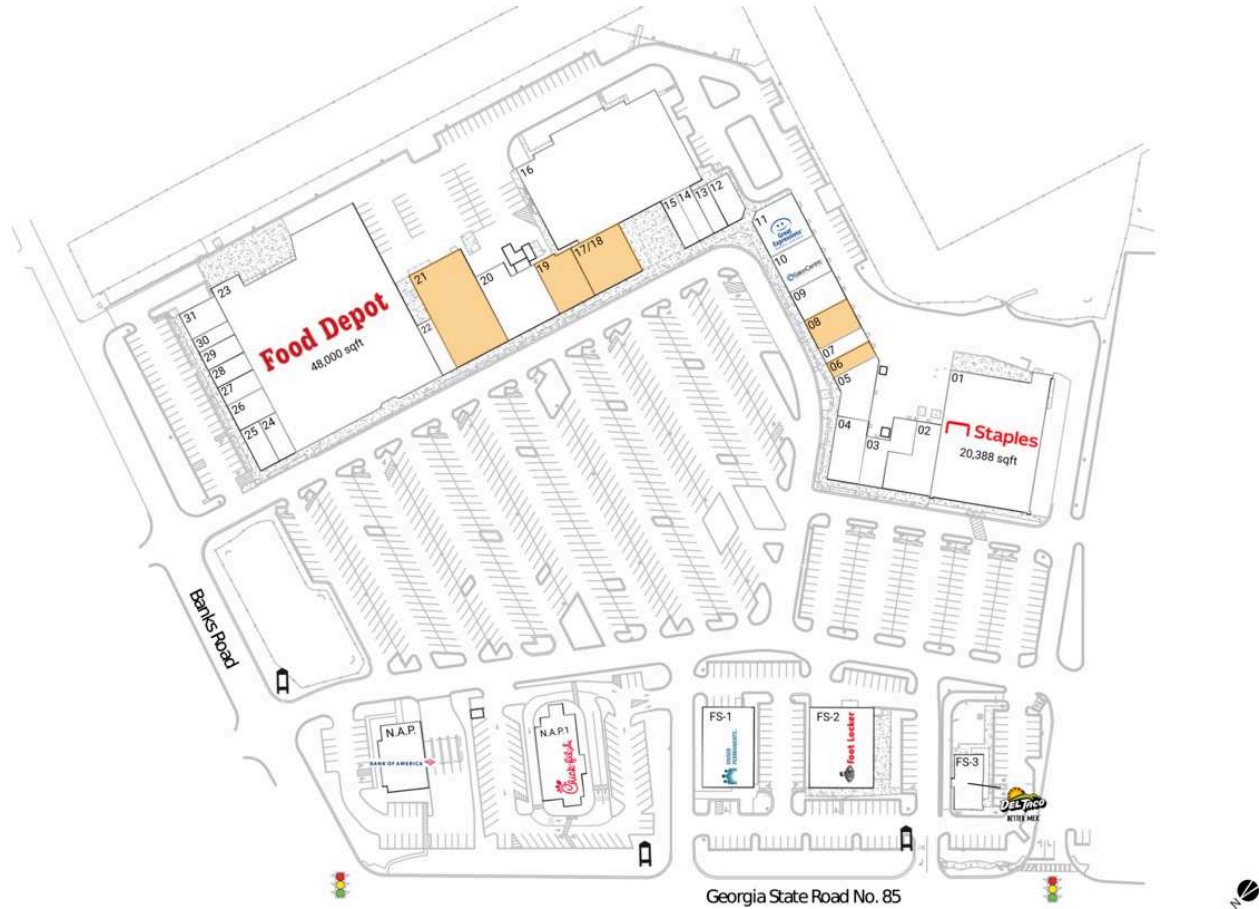

Banks Station

FS-1 Kaiser Permanente	6,400 SF	10 Salon Centric	3,000 SF
FS-2 Foot Locker	8,000 SF	11 Great Expressions Dental Centers	3,550 SF
FS-3 Del Taco	2,420 SF	12 A-1 Tax & Business Services	1,708 SF
N.A.P. Bank of America		13 Phenomenal Feeling Vitality Center	1,200 SF
N.A.P.1 Chick-fil-A		14 Salon Now	1,320 SF
01 Staples	20,388 SF	15 The Icy Spot	1,320 SF
02 Stevi B's Pizza Buffet	5,090 SF	16 Retro Republic	25,916 SF
03 Tokyo Hibachi & Sushi	2,110 SF	17/18 AVAILABLE	4,420 SF
04 Beauty 21 Academy Inc	3,200 SF	19 AVAILABLE	3,420 SF
05 Apple-Butter HQ	2,925 SF	20 Tim's Country Cooking,	5,700 SF
06 AVAILABLE	1,200 SF	21 AVAILABLE	9,490 SF
07 Jack of Fades Barbershop	1,200 SF	22 1st Franklin Financial	1,400 SF
08 AVAILABLE	2,400 SF	23 Food Depot	48,000 SF
09 Maximum One Realty Partners	2,400 SF	24 23 Le Claire & Co.	1,000 SF

Banks Station

25 Smallcakes Cupcakes & Creamery	1,500 SF	29 Nail Show	1,250 SF
26 NC The Hair Stylist	1,750 SF	30 Shittu Family Practice	946 SF
27 Elle's Little Black Dress	1,250 SF	31 IHS	1,748 SF
28 Vinelcia Braiding & Fashion	1,250 SF		