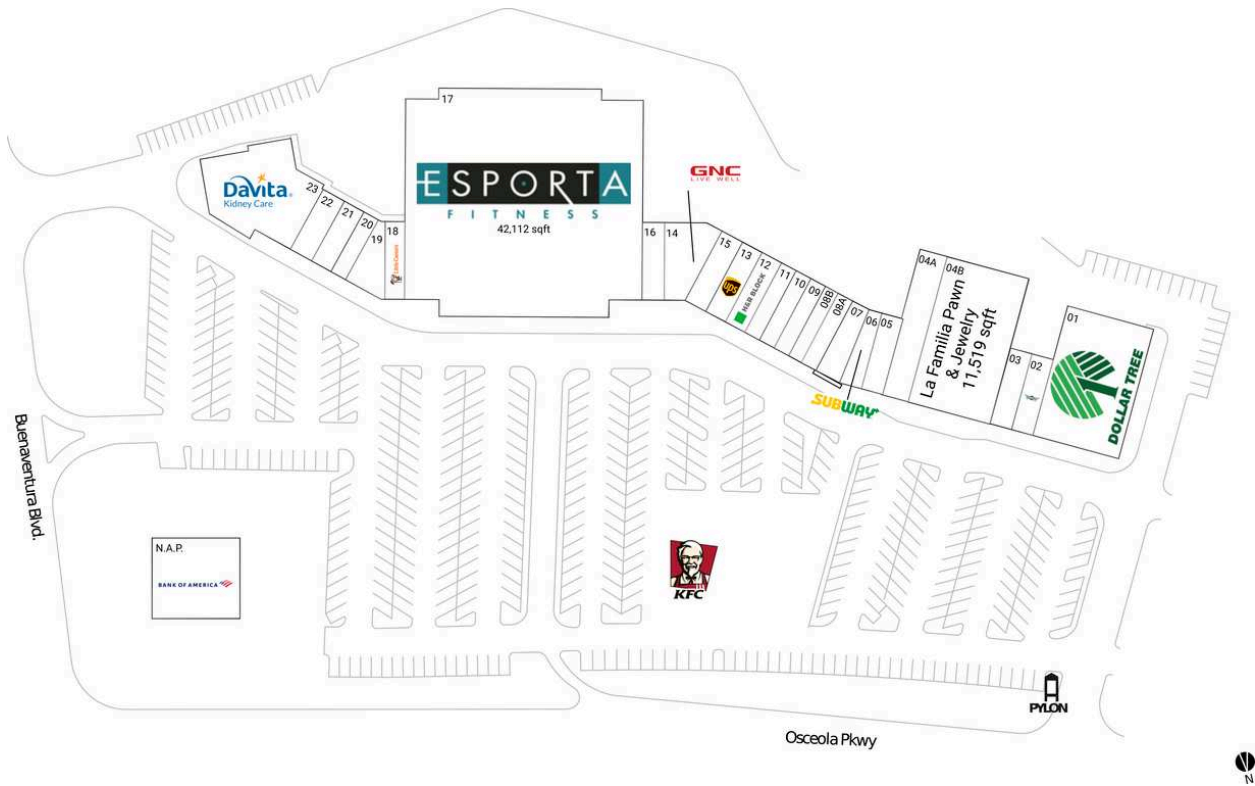

Ventura Downs

N.A.P KFC		11 China Sea	1,050 SF
N.A.P. Bank of America		12 H&R Block	1,400 SF
01 Dollar Tree	9,600 SF	13 The UPS Store	1,400 SF
02 Wingstop	1,400 SF	14 GNC	1,493 SF
03 Ace Cash Express	1,400 SF	15 El Burro Loco	2,507 SF
04A Liquor Store	1,981 SF	16 Chamos Barber Shop	1,400 SF
04B La Familia Pawn & Jewelry	11,519 SF	17 Esporta Fitness	42,112 SF
05 Pharmacy	1,400 SF	18 Little Caesars Pizza	1,250 SF
06 Subway	1,131 SF	19 Cricket	1,477 SF
07 Orlando Endodontic Specialists	1,131 SF	20 Fusion Pet Stylez	900 SF
08A Chiropractic Clinics of Centra	1,400 SF	21 Ventura Cleaners	1,200 SF
08B Vida Medical Clinic	1,050 SF	22 Arepas El Cacao	1,320 SF
09 Sundance Realty	1,050 SF	23 DaVita Dialysis	6,570 SF
10 VIP Nail Lounge	1,050 SF		