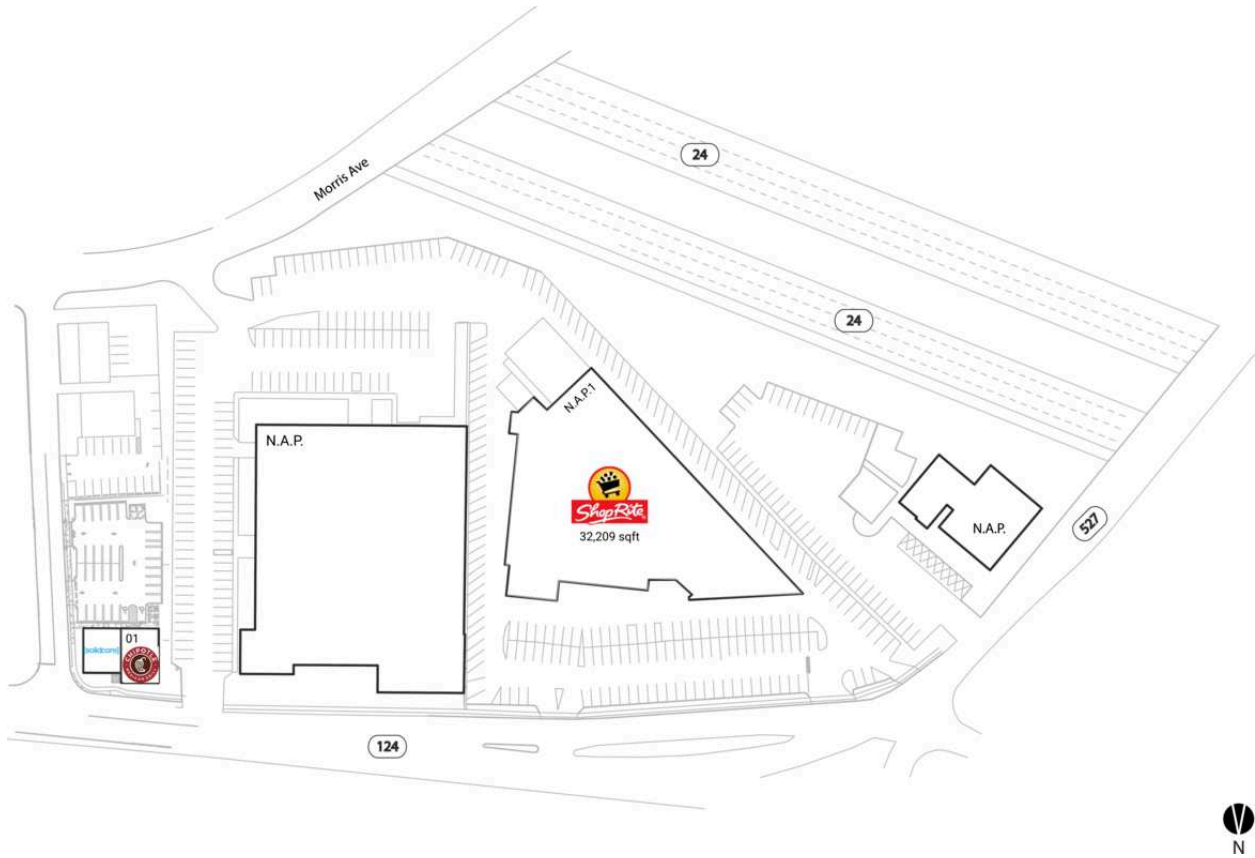

Springfield Place

N.A.P.1 ShopRite	32,209 SF	02 [solidcore]	1,800 SF
01 Chipotle Mexican Grill	2,200 SF		