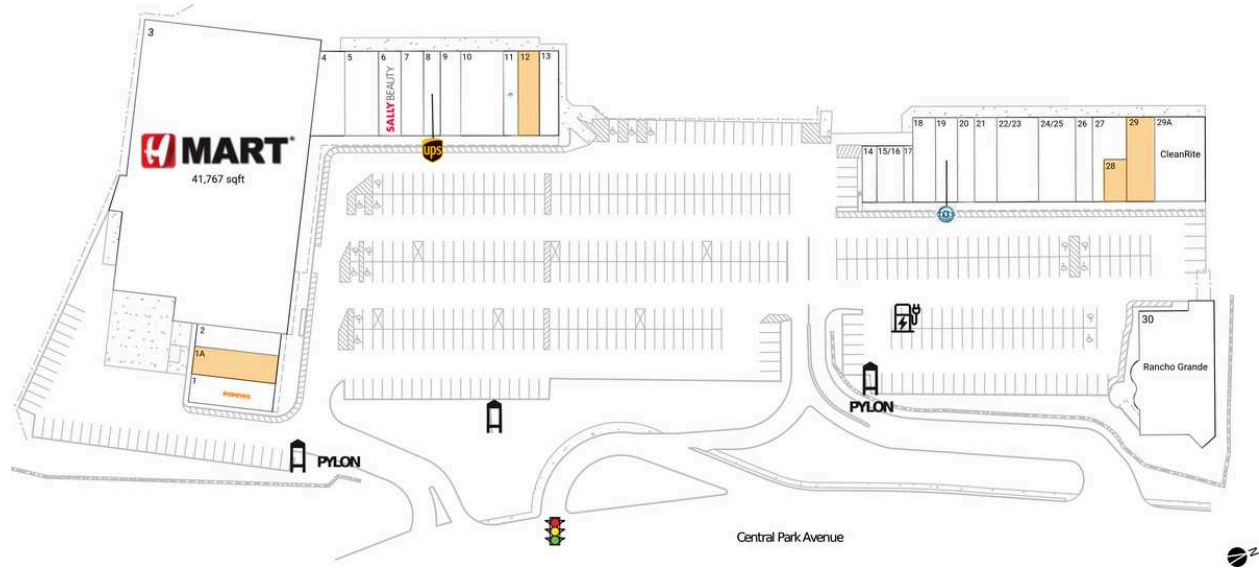

Highridge Plaza

1 Popeyes	1,875 SF	14 Highridge Plaza Tobacco Store	650 SF
1A AVAILABLE	1,875 SF	15/16 Bella Nails	1,200 SF
2 The Halal Guys	1,423 SF	17 The Lion King	500 SF
3 H Mart	41,767 SF	18 Hapag Filipino Cuisine	1,160 SF
4 Atlantic Bank	2,025 SF	19 TAKO	1,460 SF
5 Liquor Fellers	2,250 SF	20 Highridge Fishery	1,125 SF
6 Sally Beauty Supply	1,500 SF	21 Body & Foot Relax Center	1,500 SF
7 Yonkers Eye Exam	1,500 SF	22/23 A & S Pork Store	2,775 SF
8 The UPS Store	1,125 SF	24/25 Achieve Martial Arts	2,475 SF
9 Crav Wings	1,350 SF	26 Dolce Vita Hair Salon	1,125 SF
10 Paris Baguette	2,850 SF	27 Highridge Bagel Exchange	1,850 SF
11 AT&T	975 SF	28 AVAILABLE	420 SF
12 AVAILABLE	1,425 SF	29 AVAILABLE	1,875 SF
13 Make My Fish	1,071 SF	29A CleanRite	3,375 SF

Highridge Plaza

30 Rancho Grande

4,000 SF