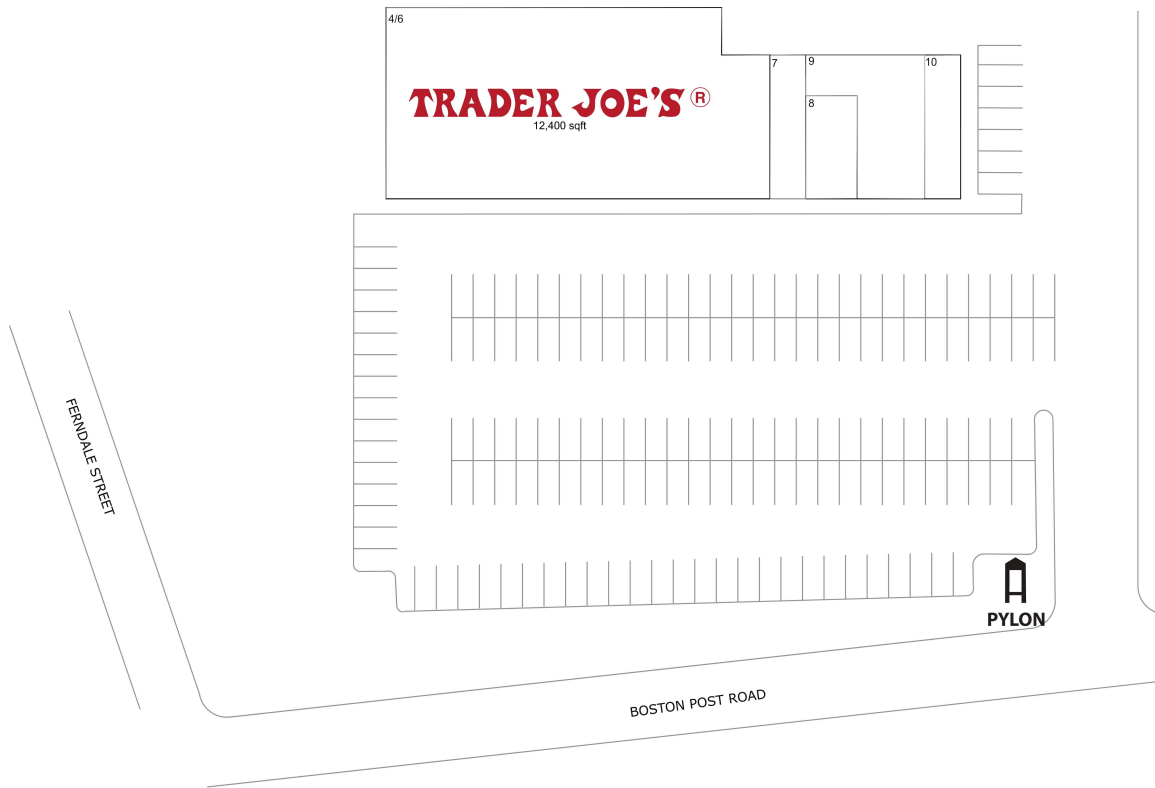

Village Square Shopping Center

4/6 Trader Joe's	12,400 SF	9 Village Bagels	1,966 SF
7 Everything Hair Limited	900 SF	10 Espresso Cafeto	872 SF
8 2nd Floor Nail and Spa	862 SF		