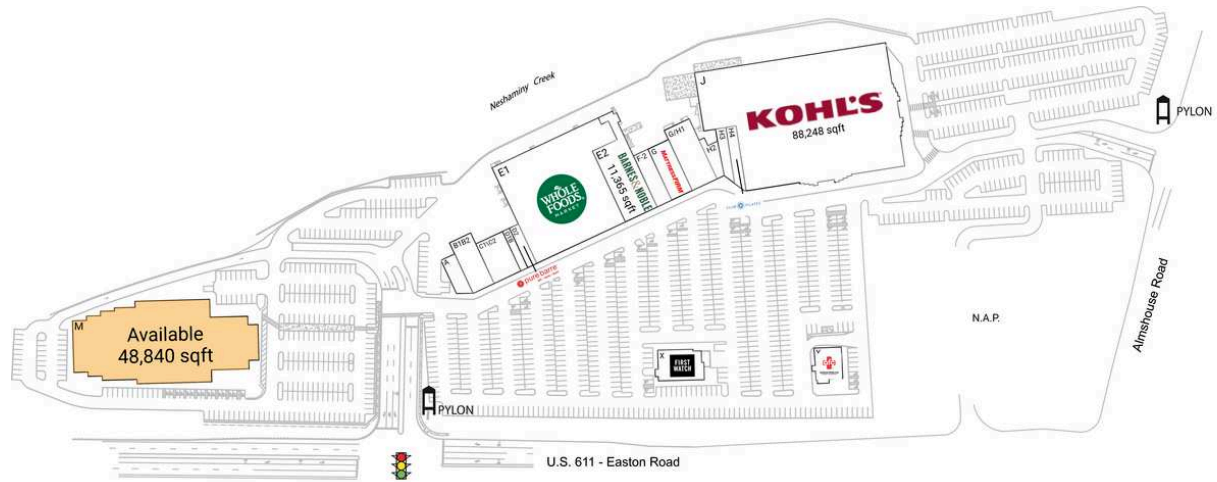

# Barn Plaza

A honeygrow	2,326 SF	G/H1 Elite Salon & Suites	6,864 SF
B1B2 Piccolo Trattoria	4,950 SF	H2 Joli Beautique	1,590 SF
C1\C2 Gerhard's Appliances	5,100 SF	H3 Nail Bliss	1,899 SF
D1B Douglas Jewelers	1,275 SF	H4 Club Pilates	2,497 SF
D2 Pure Barre	1,700 SF	J Kohl's	88,248 SF
E1 Whole Foods Market		<b>M AVAILABLE</b>	48,840 SF
E2 Barnes & Noble	11,365 SF	X First Watch	4,997 SF
F-2 Affordable Dentures & Implants	3,520 SF	Y AFC Urgent Care	3,532 SF
G Mattress Firm	4,950 SF		