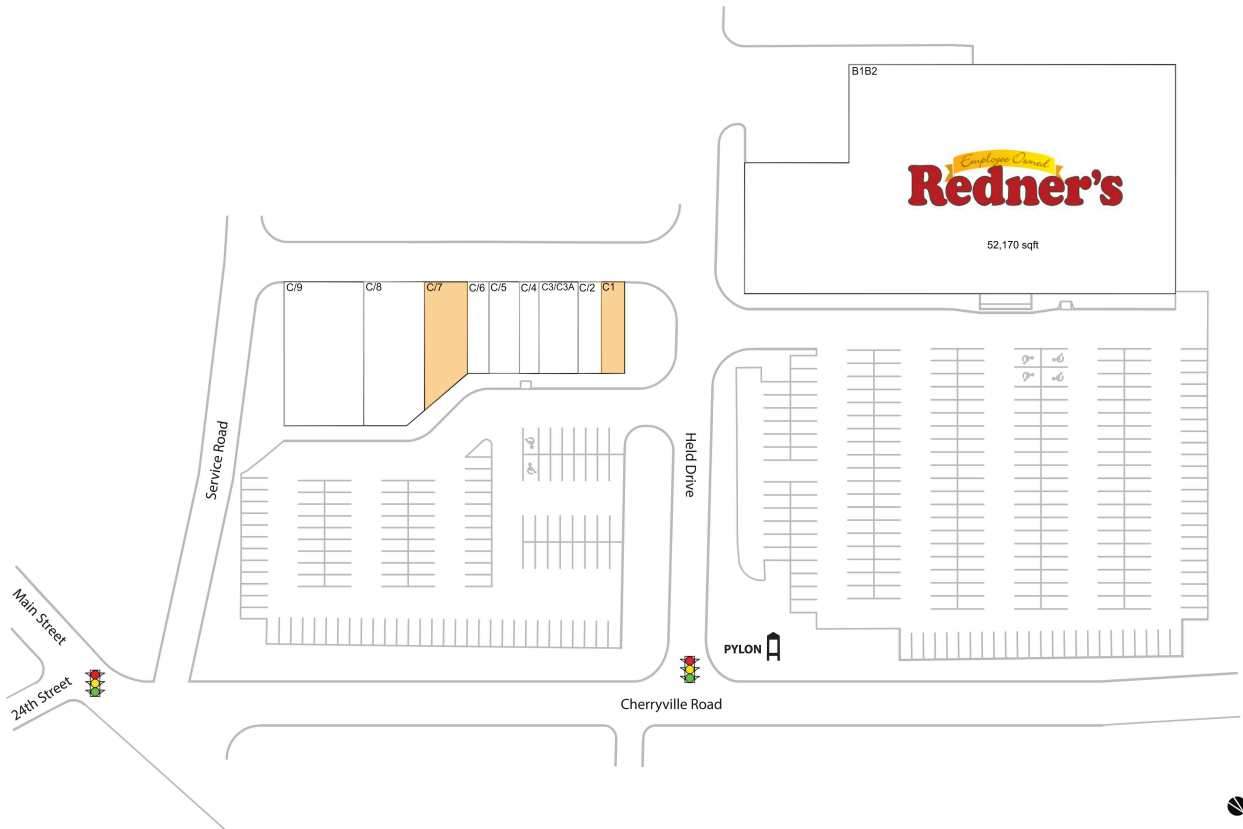

# Cherry Square

<b>C1 AVAILABLE</b>	1,190 SF	C/5 Divers Academy International	1,610 SF
<b>C/7 AVAILABLE</b>	2,772 SF	C/6 #1 Chinese Restaurant	1,190 SF
B1B2 Redner's Warehouse Market	52,170 SF	C/8 National Auto Stores	4,953 SF
C/2 Pott's Hot Dogs	1,260 SF	C/9 Lehigh Valley Health Network	6,710 SF
C/4 Holiday Hair	1,050 SF	C3/C3A TL Nails	2,100 SF