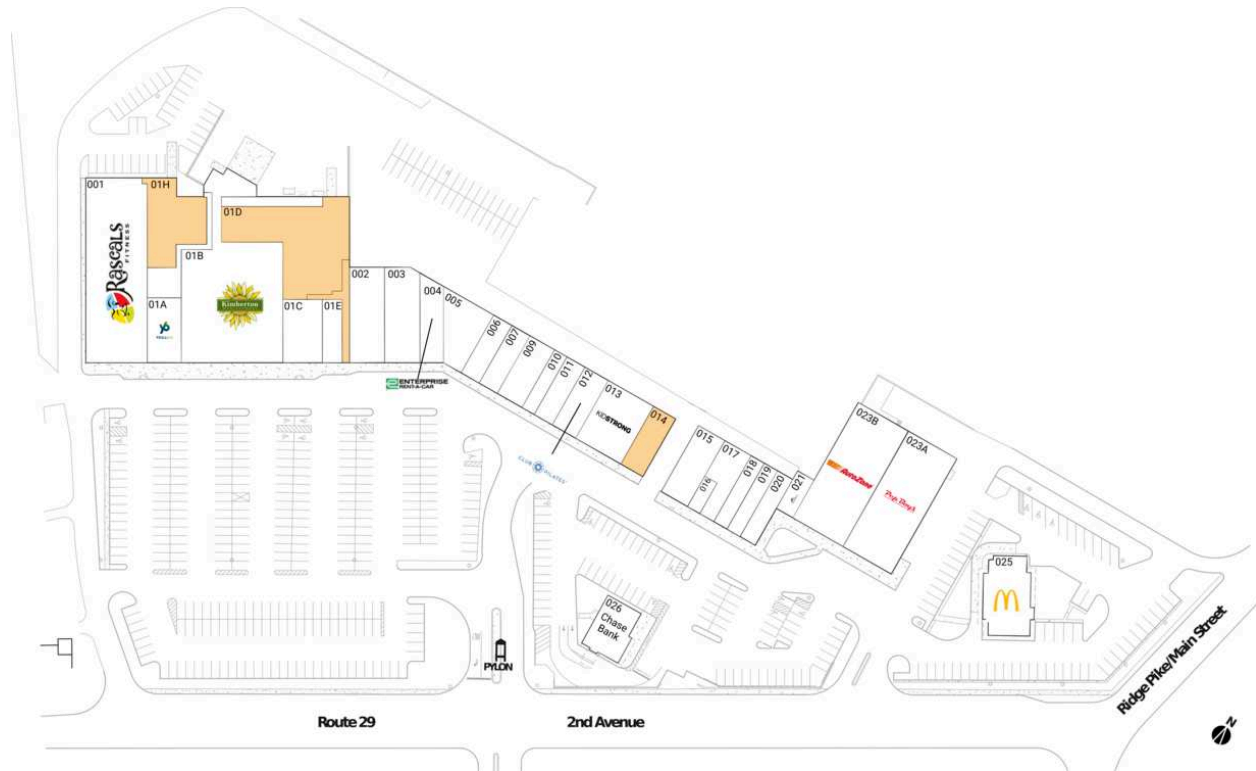

# Collegeville Shopping Center

001 Rascals Fitness	12,183 SF	010 Collegeville Nails	1,050 SF
01A YogaSix	2,520 SF	011 The Eye Shoppe	1,540 SF
01B Kimberton Whole Foods	15,047 SF	012 Club Pilates	1,994 SF
01C The Dental Spot	2,682 SF	013 KidStrong	3,861 SF
<b>01D AVAILABLE</b>	9,198 SF	<b>014 AVAILABLE</b>	1,874 SF
01E The Lash Lounge	1,400 SF	015 The Pizza Stop	2,560 SF
<b>01H AVAILABLE</b>	4,463 SF	016 Stagliano Barber Shop	560 SF
002 Leslie's Pool Supplies	3,721 SF	017 beam™ Light Sauna	2,000 SF
003 Fred Astaire Dance Studio	3,767 SF	018 Rita's Italian Ice	1,280 SF
004 Enterprise-Rent-A-Car	2,200 SF	019 Chiccarine's Fine Jewelry	1,280 SF
005 Goodness Bowls	2,663 SF	020 Philly's Pretzel Factory	1,400 SF
006 Great Wall Chinese Restaurant	1,540 SF	021 CBD American Shaman	900 SF
007 Bella Persone Salon	1,540 SF	023A Pep Boys	8,000 SF
009 Dana's Cafe	2,100 SF	023B AutoZone	8,000 SF

# Collegeville Shopping Center

---

025 McDonald's

2,000 SF

026 Chase Bank

2,400 SF