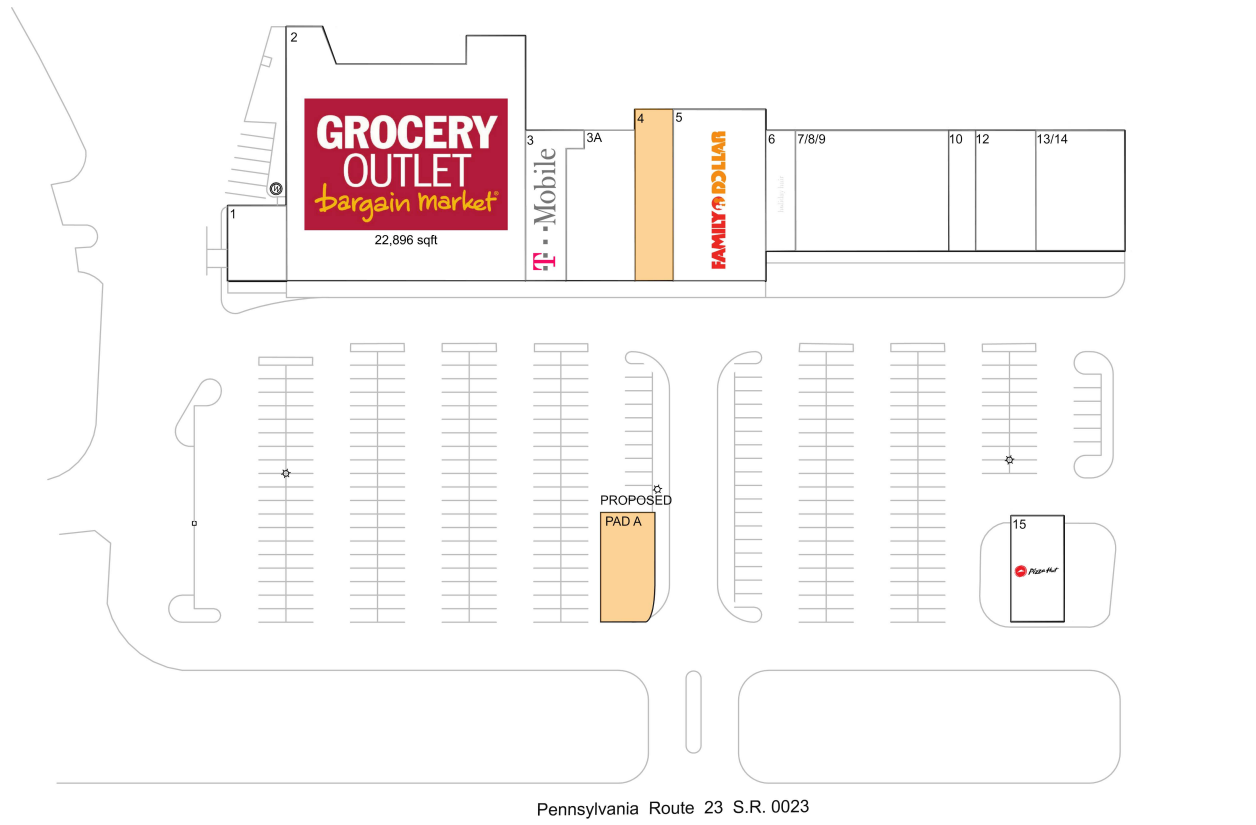

# New Holland Shopping Center

<b>4 AVAILABLE</b>	2,508 SF	6 Holiday Hair	1,360 SF
<b>PAD A AVAILABLE</b>	13,068 SF	7/8/9 Cavod Academy of the Arts	8,160 SF
1 Mid Penn Bank	2,000 SF	10 99 Nail	1,440 SF
2 Grocery Outlet	22,896 SF	12 Panda Garden	3,200 SF
3 T-Mobile	3,188 SF	13/14 Cavod Academy of the Arts	4,740 SF
3A Wine & Spirits Shoppe	4,360 SF	15 Pizza Hut	5,000 SF
5 Family Dollar	7,026 SF		