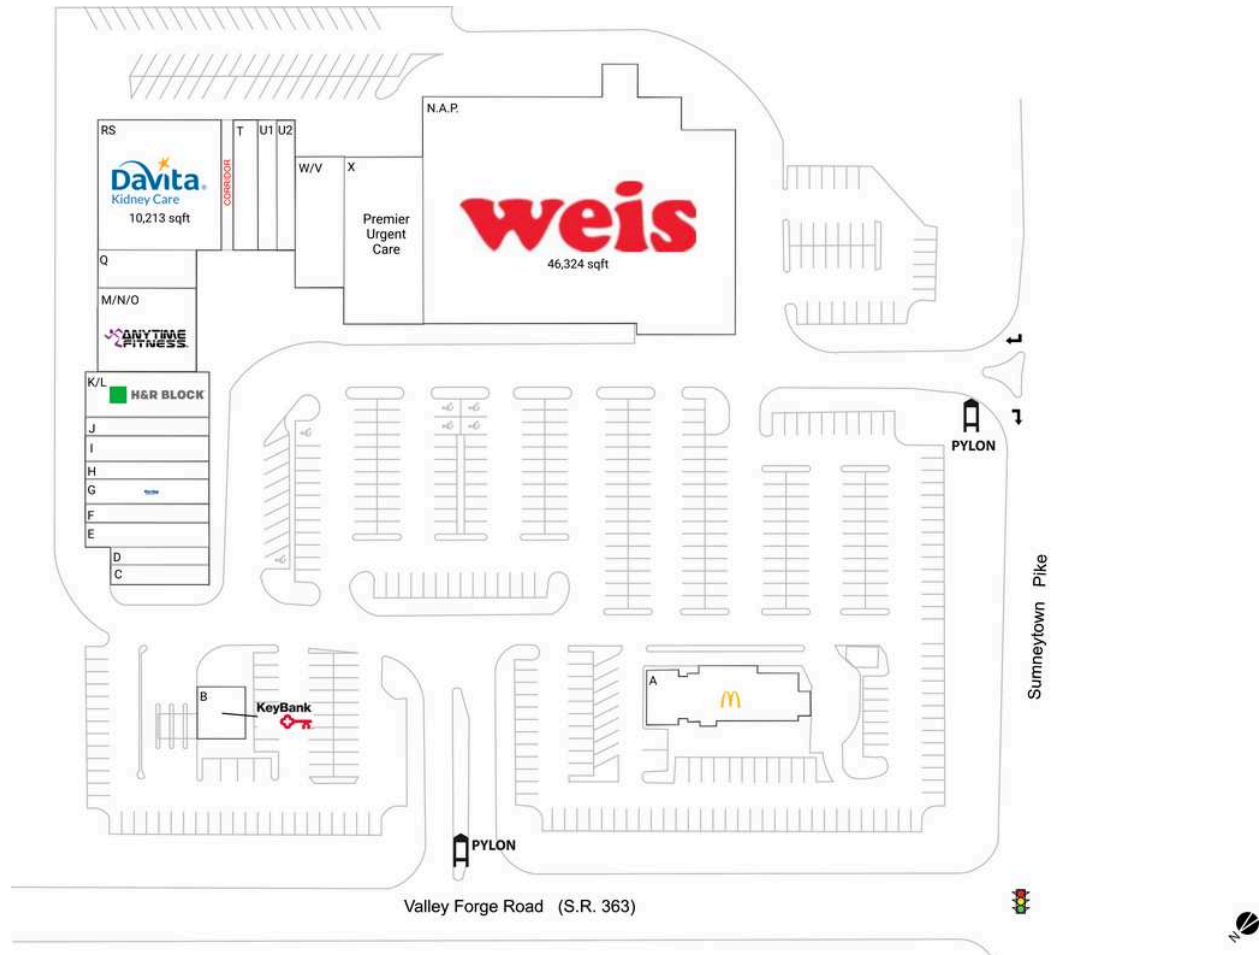

North Penn Market Place

A McDonald's	3,600 SF	K/L H&R Block	3,326 SF
B KeyBank	2,560 SF	M/N/O Anytime Fitness	5,300 SF
C Dairy Queen	1,260 SF	N.A.P. Weis Markets	46,324 SF
D Nail Salon	1,200 SF	Q Coastline Academy	2,540 SF
E Italian Delites	2,000 SF	RS DaVita Dialysis	10,213 SF
F Scenthound	1,500 SF	T Abacus Chinese Restaurant	2,100 SF
G Sterling Optical	2,000 SF	U1 Tanning Salon	1,601 SF
H Hair Cuttery	1,500 SF	U2 Flair Cleaners Day Cleaner	1,575 SF
I Oki Sushi	2,000 SF	W/V AmeriKick	4,115 SF
J Juice Pod	1,500 SF	X Premier Urgent Care	8,468 SF