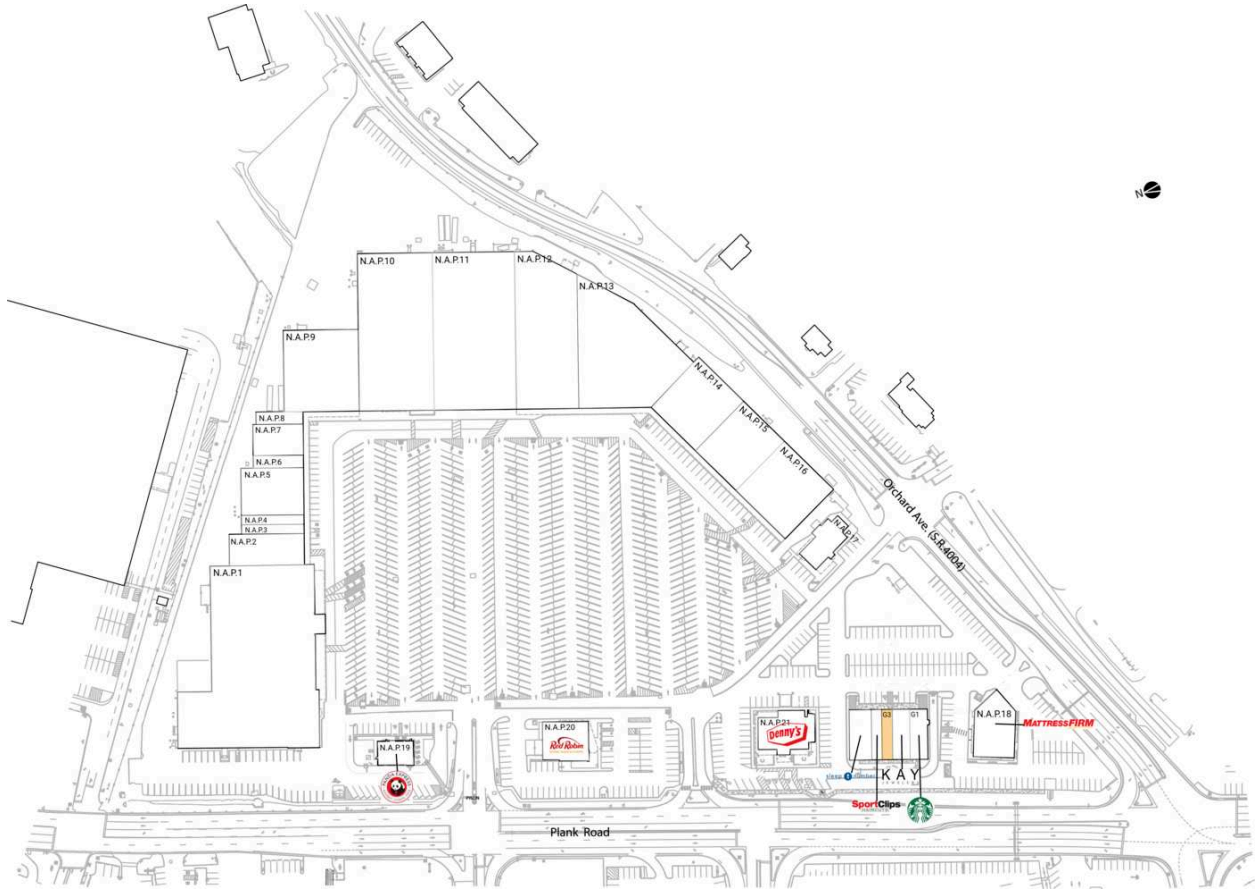

Park Hills Plaza

G1 Starbucks	2,200 SF	N.A.P.17 Park Hills	
G2 Kay Jewelers	2,400 SF	N.A.P.18 Mattress Firm	
G3 AVAILABLE	1,312 SF	N.A.P.19 Panda Express	
G4 Sport Clips	1,382 SF	N.A.P.2 Aki Japanese Steak House & Sushi	
G5 Sleep Number	2,600 SF	N.A.P.20 Red Robin Gourmet Burgers	4,402 SF
N.A.P.1 Weis Markets		N.A.P.21 Denny's	
N.A.P.10 Dunham's Sports		N.A.P.3 Professional Hearing Aid Center	
N.A.P.11 Burlington		N.A.P.4 Skyline Nail & Spa	
N.A.P.12 Park Hills		N.A.P.5 Park Hills	
N.A.P.13 Urban Air Adventure Park		N.A.P.6 Lendmark Financial Services	
N.A.P.14 Shoe Carnival		N.A.P.7 Just Jak's Pet Market	
N.A.P.15 Aaron's		N.A.P.8 Wise Eyes	
N.A.P.16 Goodwill		N.A.P.9 Harbor Freight	