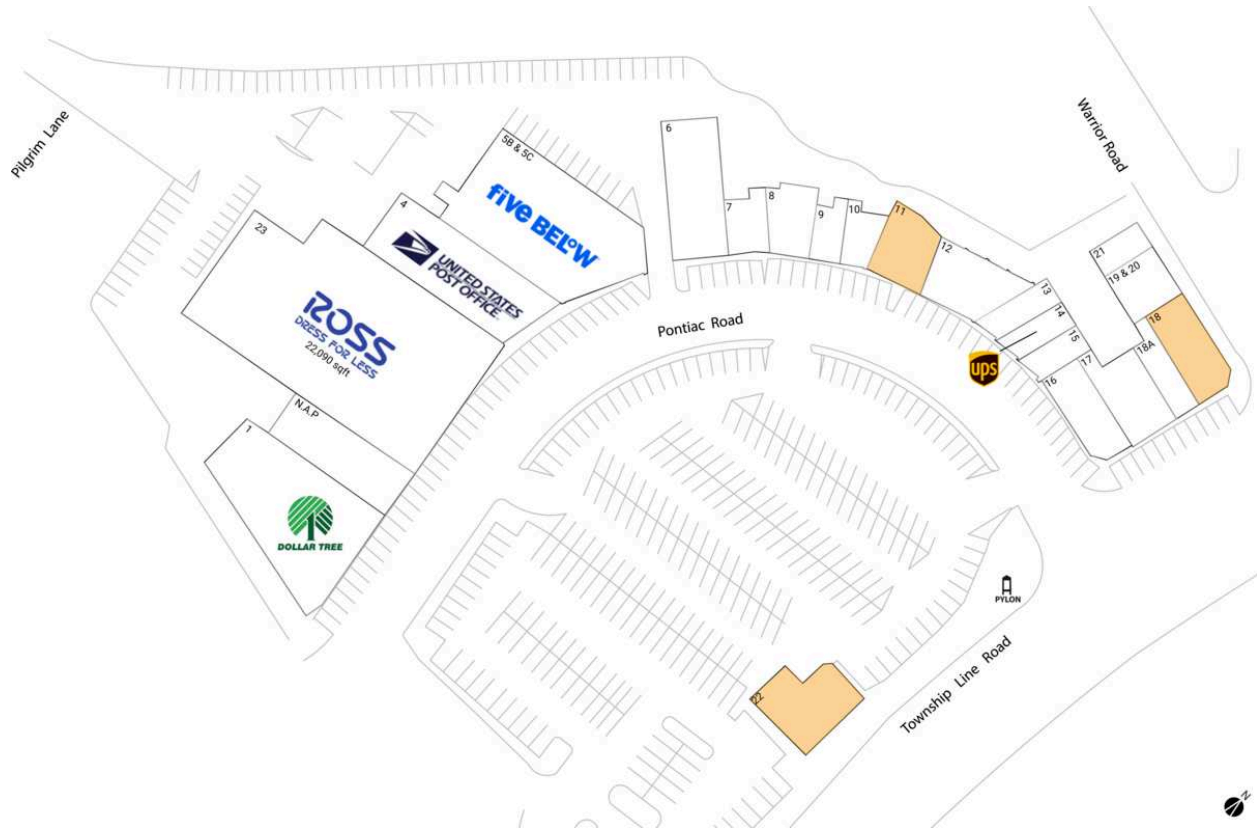

Pilgrim Gardens

N.A.P Appliance Difference		13 Big League Haircuts	1,100 SF
1 Dollar Tree	8,700 SF	14 The UPS Store	1,050 SF
4 United States Post Office	6,175 SF	15 Great Wall	900 SF
5B & 5C Five Below	9,942 SF	16 Tony Roni's	2,100 SF
6 Paul Carpinello DMD PC	3,780 SF	17 Jabz Boxing	2,359 SF
7 Wonder Nails	1,200 SF	18 AVAILABLE	2,300 SF
8 Wireless Nation	1,524 SF	18A Bernie's Pretzel Bakery	1,000 SF
9 Bank of America ATM	800 SF	19 & 20 THAI AROY DEE	1,600 SF
10 Taiji Acucare	800 SF	21 Pilgrim Shoe Repair Shop	800 SF
11 AVAILABLE	2,000 SF	22 AVAILABLE	2,403 SF
12 Tank and Libby's	2,600 SF	23 Ross Dress for Less	22,090 SF