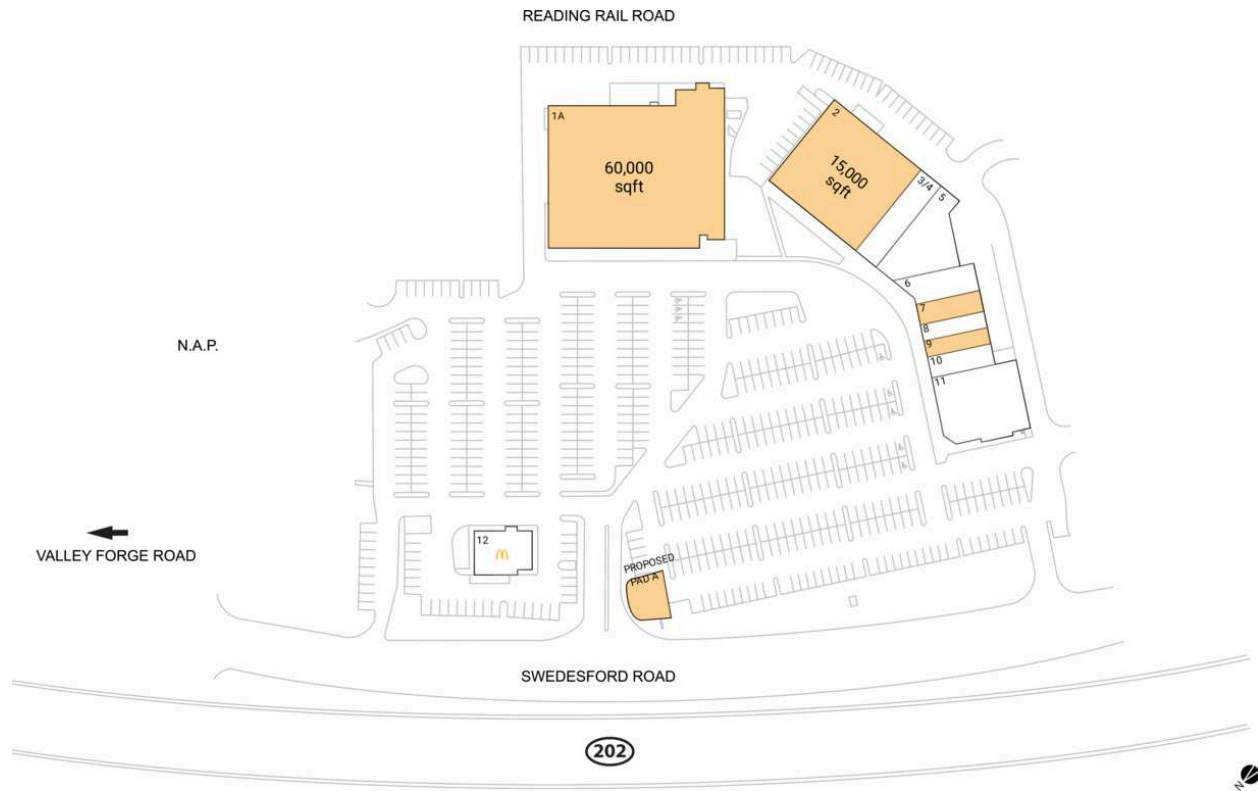

# Valley Fair

<b>PAD A AVAILABLE</b>	3,000 SF	<b>7 AVAILABLE</b>	1,875 SF
<b>1A AVAILABLE</b>	60,000 SF	<b>8 Bach Cleaners</b>	1,125 SF
<b>2 AVAILABLE</b>	15,000 SF	<b>9 AVAILABLE</b>	1,125 SF
3/4 Bliss Nail & Spa	3,684 SF	10 Bad Hair Day	1,500 SF
5 Soccer Corner	5,652 SF	11 Will's + Bill's Brewery and Restaurant	9,500 SF
6 Premier Smiles Dental Office	2,125 SF	12 McDonald's	3,500 SF