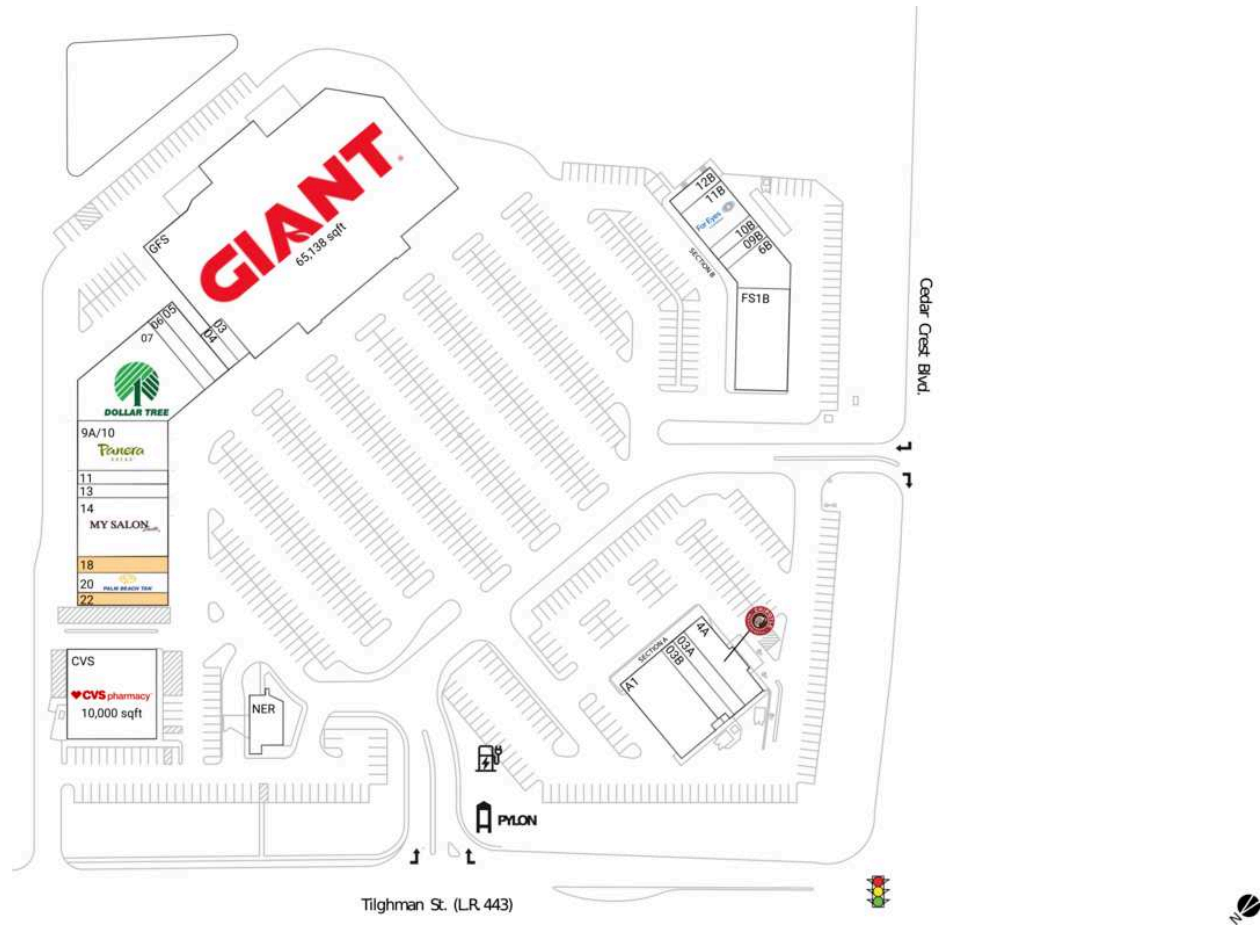

# Village West

A1 88 Pot Korean BBQ and Hot Pot	6,562 SF	07 Dollar Tree	9,265 SF
CVS CVS/pharmacy	10,000 SF	09B Games Workshop	900 SF
FS1B Patient First	6,750 SF	9A/10 Panera Bread	5,500 SF
GFS Giant Food	65,138 SF	10B Cookie Plug	900 SF
NER Penn Community Bank	2,388 SF	11 LA Nail Salon and Tanning	1,500 SF
03 T-Mobile	721 SF	11B For Eyes Optical	3,000 SF
03A Ninja Ramen	1,778 SF	12B Miracle-Ear	1,200 SF
03B Shah's Halal Food	1,691 SF	13 Scenthound	1,500 SF
04 Holiday Hair	738 SF	14 My Salon Suite	6,500 SF
4A Chipotle Mexican Grill	3,022 SF	<b>18 AVAILABLE</b>	1,800 SF
05 Elements Therapeutic Massage	1,950 SF	20 Palm Beach Tan	2,200 SF
06 Manhattan Bagel Company	1,500 SF	<b>22 AVAILABLE</b>	1,500 SF
6B Sumo Japanese Fusion	2,471 SF		