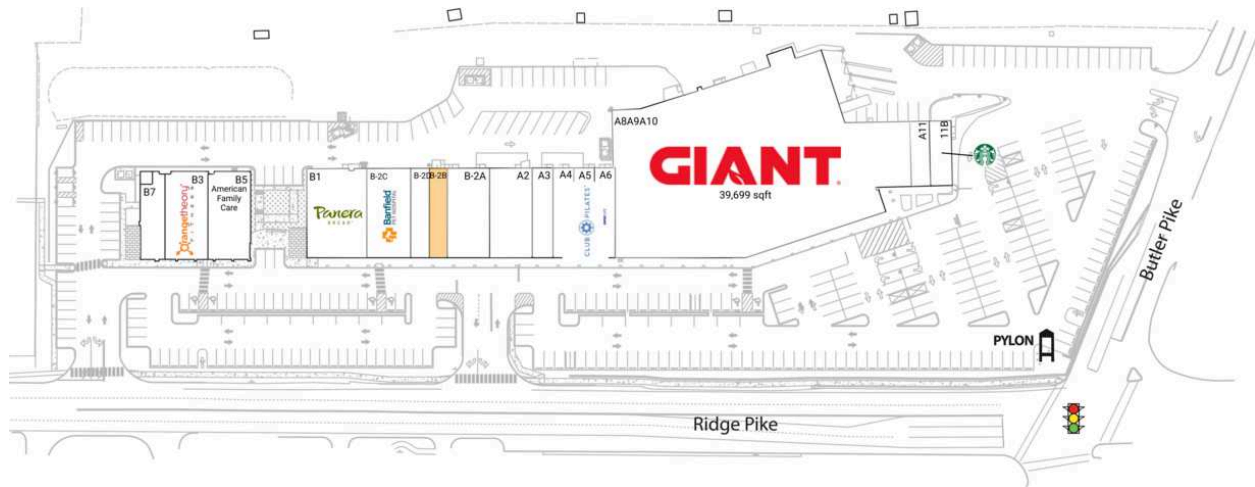

Whitemarsh Shopping Center

A11 AT&T Authorized Retailer	1,147 SF	B-2B AVAILABLE	1,700 SF
A2 Ruh Ro's Pet Shoppe	3,400 SF	B-2C Banfield Pet Hospital	3,400 SF
A3 ATI Physical Therapy	1,700 SF	B-2D Heyday Skincare	1,803 SF
A4 Illiano's Pizza	1,700 SF	B1 Panera Bread	4,930 SF
A5 Club Pilates	1,700 SF	B3 Orangetheory Fitness	3,492 SF
A6 Supercuts	1,700 SF	B5 American Family Care	3,464 SF
A8A9A10 Giant Food	39,699 SF	B7 Mezeh Mediterranean Grill	1,856 SF
B-2A Modish Nail Spa	3,400 SF	11B Starbucks	1,300 SF