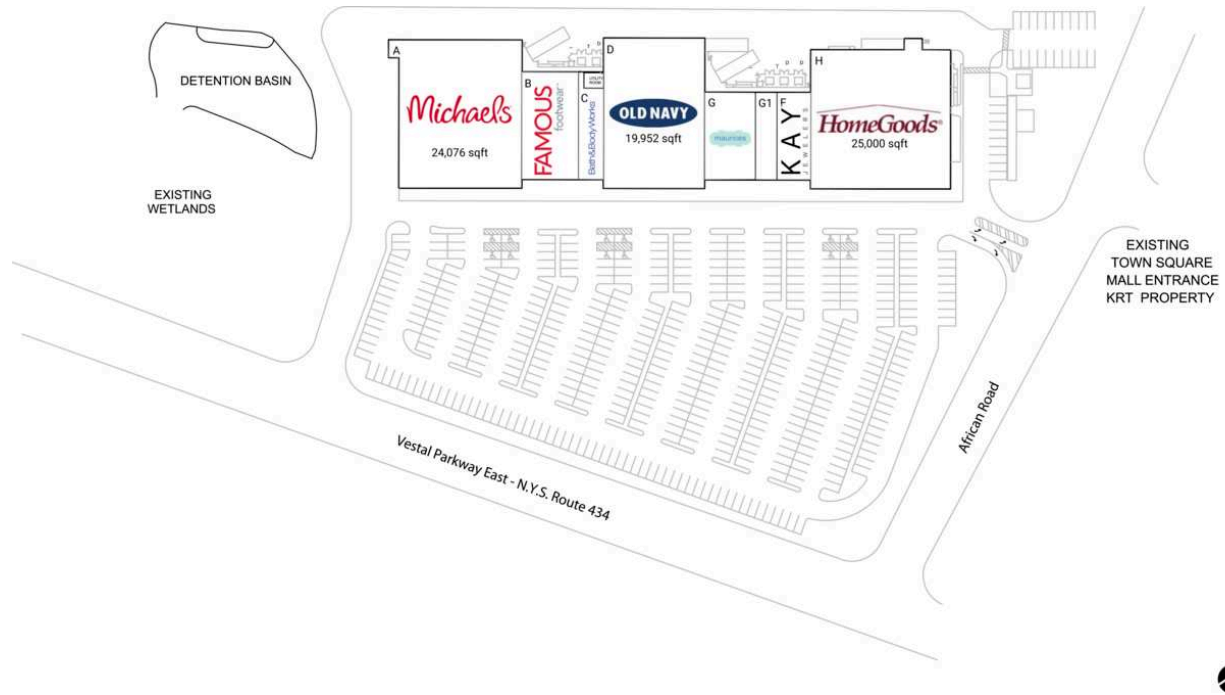

Shoppes at Vestal

A Michaels	24,076 SF	F Kay Jewelers	4,000 SF
B Famous Footwear	8,000 SF	G Maurices	5,678 SF
C Bath & Body Works	3,000 SF	G1 Gertrude Hawk Chocolate Store	2,622 SF
D Old Navy	19,952 SF	H HomeGoods	25,000 SF