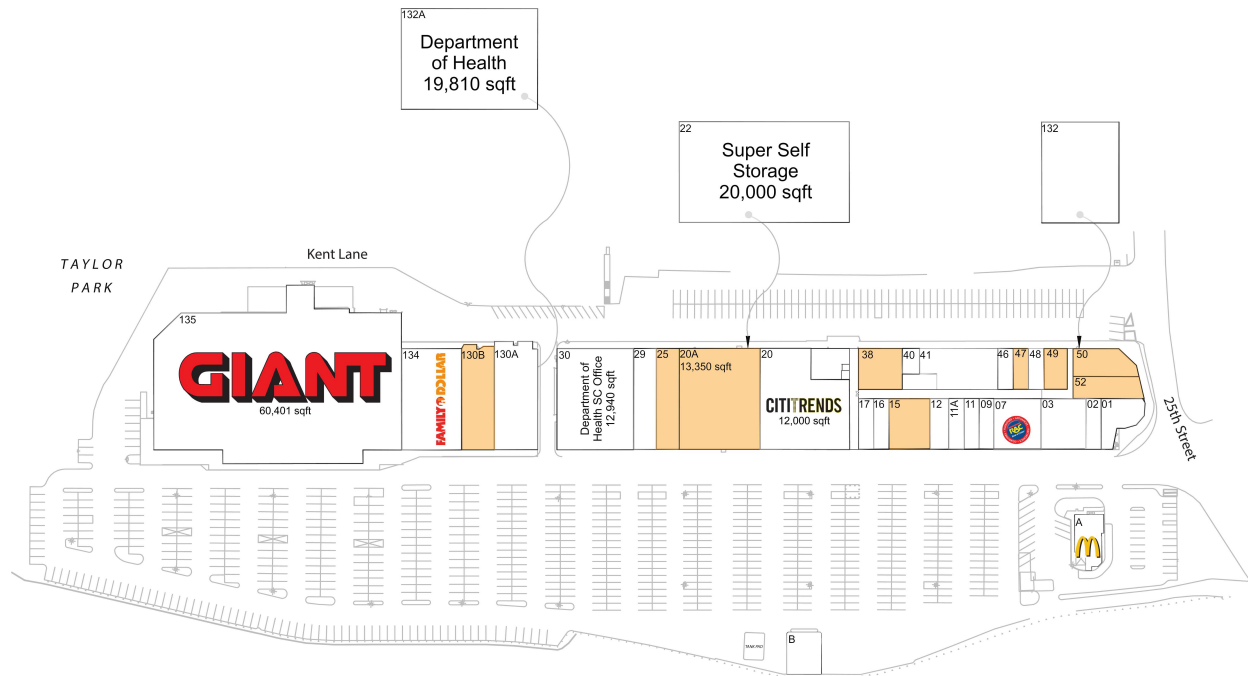

# Kline Plaza

<b>47 AVAILABLE</b>	1,060 SF	07 Rent-A-Center	3,900 SF
<b>49 AVAILABLE</b>	1,600 SF	09 Dragon Chinese Restaurant	1,300 SF
<b>52 AVAILABLE</b>	1,848 SF	11 Acceptance Insurance	1,300 SF
<b>38 AVAILABLE</b>	3,000 SF	11A Smoker's Stop	1,300 SF
<b>50 AVAILABLE</b>	3,200 SF	12 MK World	1,600 SF
<b>15 AVAILABLE</b>	3,500 SF	16 Music Man	1,300 SF
<b>25 AVAILABLE</b>	3,900 SF	17 Jackson Hewitt	1,300 SF
<b>130B AVAILABLE</b>	5,200 SF	20 Citi Trends	12,000 SF
<b>20A AVAILABLE</b>	13,350 SF	22 Super Self Storage	20,000 SF
A McDonald's	1,800 SF	29 Wine & Spirits Outlet	3,840 SF
B Giant Food - Gas Station	2,000 SF	30 Department of Health SC Office	12,940 SF
01 Boost Mobile	1,630 SF	40 K & L Hair Salon	548 SF
02 MetroPCS	1,300 SF	41 OSHA	4,692 SF
03 JNK Beauty Supply	3,900 SF	46 State Representative Patty Kim	1,060 SF

# Kline Plaza

---

48 Sweet Home Primary Care	1,060 SF	132A Department of Health	19,810 SF
130A Department of Health #91376	7,359 SF	134 Family Dollar	9,750 SF
132 Department of Health	7,540 SF	135 Giant Food	60,401 SF