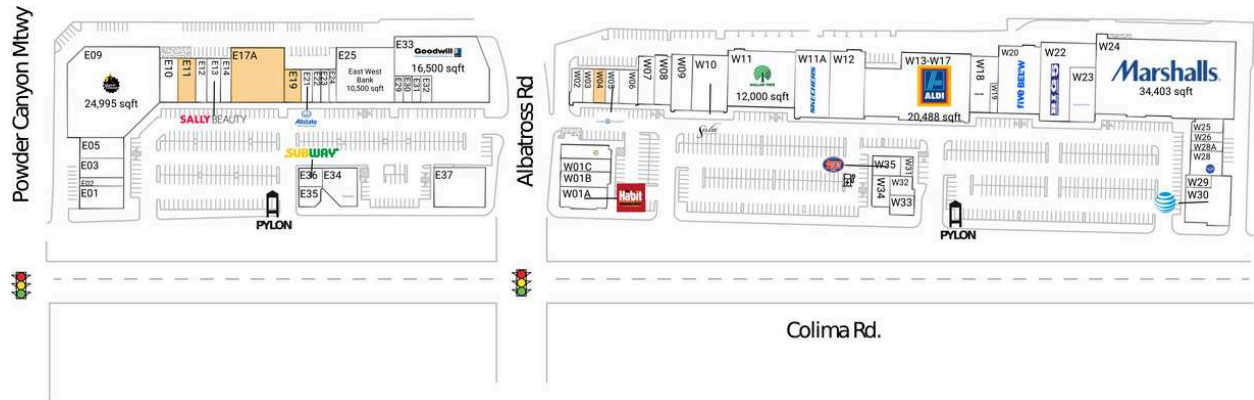

# Puente Hills Town Center

E01 MoMo Paradise	3,200 SF	E23 ROBAM Kitchen Appliance	900 SF
E02 Rowland Heights Jewelry Mart	1,200 SF	E24 CT Nails	900 SF
E03 Young Minds Academy	2,800 SF	E25 East West Bank	10,500 SF
E05 Cabinet City	3,200 SF	E29 Acuhealth Center	750 SF
E09 Planet Fitness	24,995 SF	E30 Aspire Fitness	750 SF
E10 One Beauty	2,640 SF	E31 Up Spine and Joint	750 SF
<b>E11 AVAILABLE</b>	2,560 SF	E32 Minimore Hair Salon	960 SF
E12 ICJC Creations	1,600 SF	E33 Goodwill	16,500 SF
E13 Sally Beauty Supply	2,000 SF	E34 America's Best Contacts & Eyeglasses	4,000 SF
E14 Innovision	1,600 SF	E35 Rockstar Noodle Bar	1,117 SF
<b>E17A AVAILABLE</b>	9,500 SF	E36 Subway	1,138 SF
<b>E19 AVAILABLE</b>	1,800 SF	E37 Elite Capital Holdings	9,476 SF
E21 Allstate	1,200 SF	W01A The Habit Burger Grill	3,040 SF
E22 Penny's Flower Shop	900 SF	W01B Dean Noodles	2,390 SF

# Puente Hills Town Center

---

W01C Higo Sushi	1,970 SF	W19 Professionail	729 SF
W01D Dave's Hot Chicken	2,113 SF	W20 Five Below	9,000 SF
W02 Rowland Heights Photo & Mail	1,298 SF	W22 Big 5 Sporting Goods	9,275 SF
W03 Colima Dental Group	1,200 SF	W23 Bath & Body Works	4,522 SF
<b>W04 AVAILABLE</b>	1,300 SF	W24 Marshalls	34,403 SF
W05 Club Pilates	1,500 SF	W25 Dirty Dog Grooming	1,100 SF
W06 Chan Kee	2,100 SF	W26 Omni Salon	825 SF
W07 ACES	2,368 SF	W28 Nothing Bundt Cakes	2,475 SF
W08 Ms. Slim	2,732 SF	W28A Larry Chen Collecetibles	825 SF
W09 Golden Bank	3,500 SF	W29 Herbarn Acupuncture & Herb Ce	1,000 SF
W10 Sola Salon	6,500 SF	W30 AT&T	6,000 SF
W11 Dollar Tree	12,000 SF	W31 Cotti Coffee	770 SF
W11A SKECHERS	7,680 SF	W32 Ono Hawaiian BBQ	1,401 SF
W12 Cathay Bank	7,320 SF	W33 The Halal Guys	1,500 SF
W13-W17 ALDI	20,488 SF	W34 The Poke Co & Wings	1,839 SF
W18 CosmoProf	4,280 SF	W35 Jersey Mike's Subs	1,782 SF