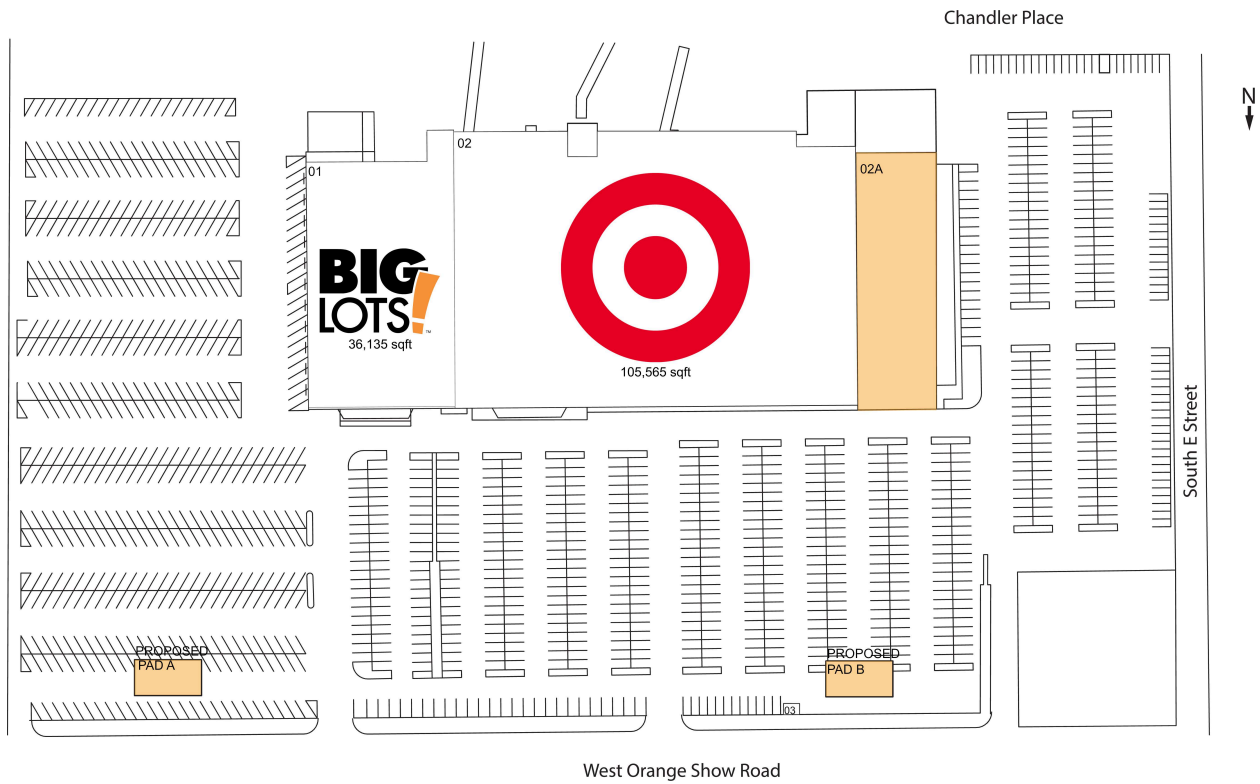

# San Bernardino Center

**PAD A AVAILABLE**

01 Big Lots

36,135 SF

**PAD B AVAILABLE**

02 Target

105,565 SF

**02A AVAILABLE**

10,000 SF

03 Jack's Keys

150 SF