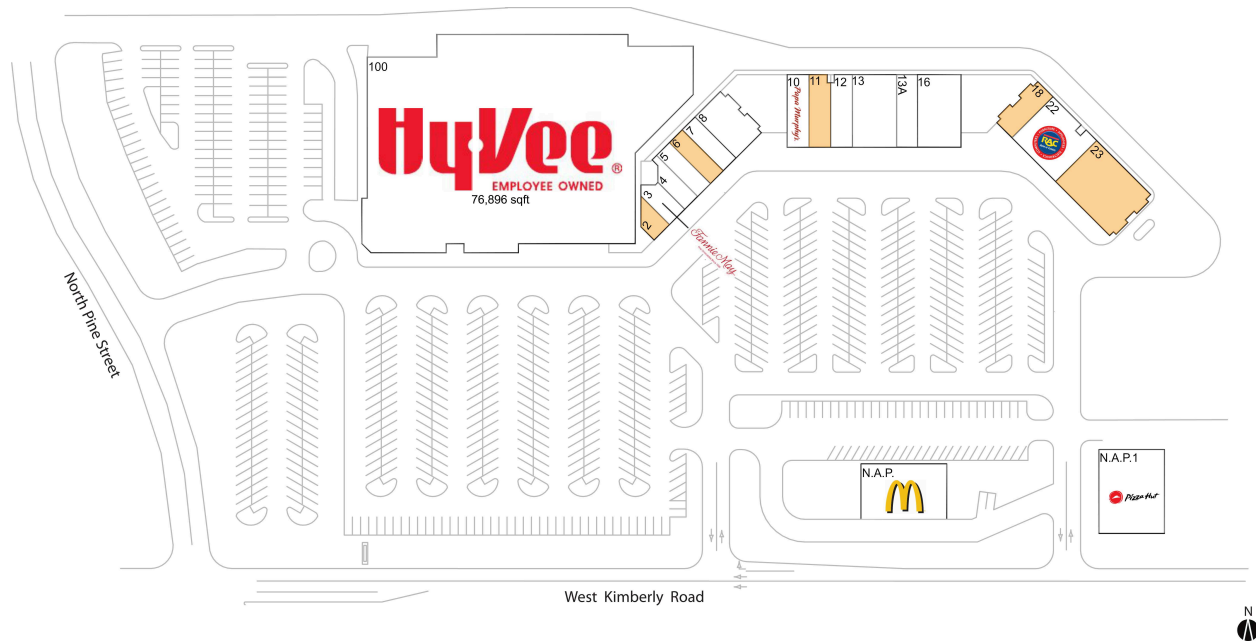

Kimberly West Shopping Center

2 AVAILABLE	865 SF	7 Tony's Chicago Style Pizzeria	1,280 SF
6 AVAILABLE	1,265 SF	8 Ear 2 Smile Family Dentistry	2,598 SF
18 AVAILABLE	1,655 SF	10 Papa Murphy's	2,160 SF
11 AVAILABLE	1,910 SF	12 Citizens Finance	1,910 SF
23 AVAILABLE	5,587 SF	13 Sun Tan City	3,807 SF
N.A.P. McDonald's		13A Lily Massage	1,850 SF
N.A.P.1 Pizza Hut		16 Amana Medical Care	4,015 SF
3 Fannie May Candies	1,140 SF	22 Rent-A-Center	4,536 SF
4 Pretty Nails	974 SF	100 Hy-Vee	76,896 SF
5 Great Clips	1,265 SF		