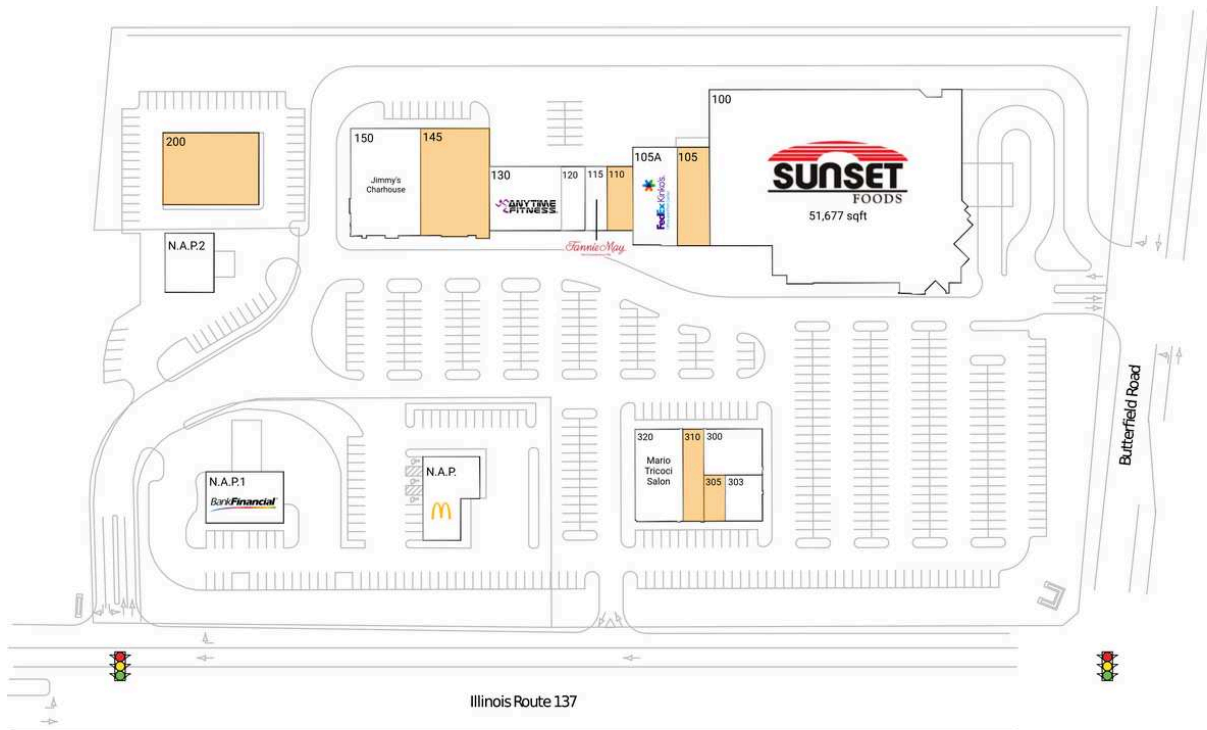

Butterfield Square

N.A.P. McDonald's		130 Anytime Fitness	4,898 SF
N.A.P.1 BankFinancial		145 AVAILABLE	8,045 SF
N.A.P.2 A.W. Zengeler Cleaners		150 Jimmy's Charhouse	8,240 SF
100 Sunset Foods	51,677 SF	200 AVAILABLE	7,500 SF
105 AVAILABLE	3,500 SF	300 Ivy Rehab	3,034 SF
105A FedEx Kinko's	4,500 SF	303 Pikus Eye Care	1,585 SF
110 AVAILABLE	1,800 SF	305 AVAILABLE	1,252 SF
115 Fannie May Candies	1,527 SF	310 AVAILABLE	2,500 SF
120 Meat n' Melt	1,625 SF	320 Mario Tricoci Salon	5,000 SF