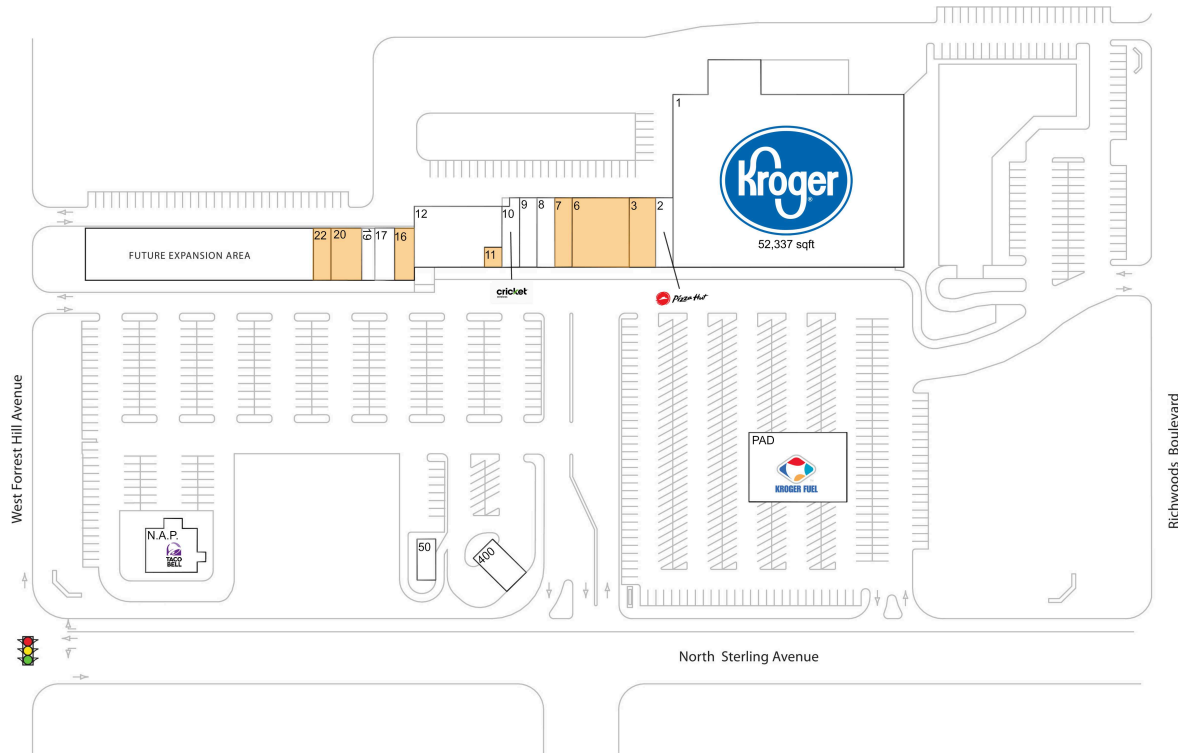

Sterling Bazaar

11 AVAILABLE	460 SF	2 Pizza Hut	1,600 SF
22 AVAILABLE	1,200 SF	8 American General Finance	1,600 SF
16 AVAILABLE	1,350 SF	9 Carver Family Optical	1,600 SF
7 AVAILABLE	1,595 SF	10 Cricket	1,503 SF
20 AVAILABLE	2,100 SF	12 Driver's Services	6,500 SF
3 AVAILABLE	2,400 SF	17 Golden Kitchen	1,350 SF
6 AVAILABLE	5,184 SF	19 Acceptance Insurance	900 SF
N.A.P. Taco Bell		50 Emma's Eatery	1,000 SF
PAD Kroger Fuel Center		400 Lube Stop	1,800 SF
1 Kroger	52,337 SF		