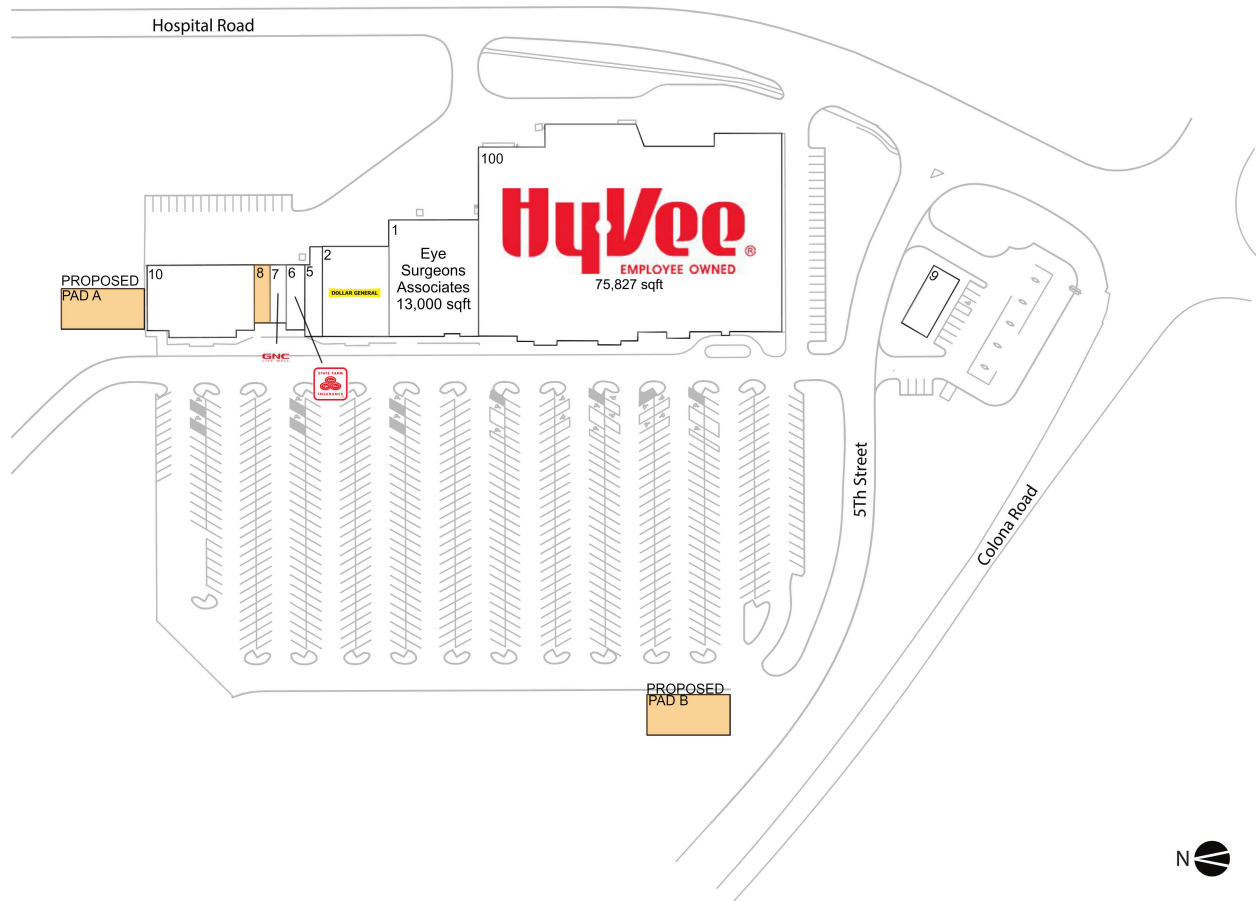

# Twin Oaks Shopping Center

<b>PAD A AVAILABLE</b>	514,000 SF	7 GNC	1,280 SF
<b>PAD B AVAILABLE</b>	114,127 SF	<b>8 AVAILABLE</b>	2,720 SF
1 Eye Surgeons Associates	13,000 SF	9 Hy-Vee Car Wash	2,442 SF
2 Dollar General	7,500 SF	10 Driver's Services	7,849 SF
5 Jokers Wild	1,440 SF	100 Hy-Vee	75,827 SF
6 State Farm	1,270 SF		