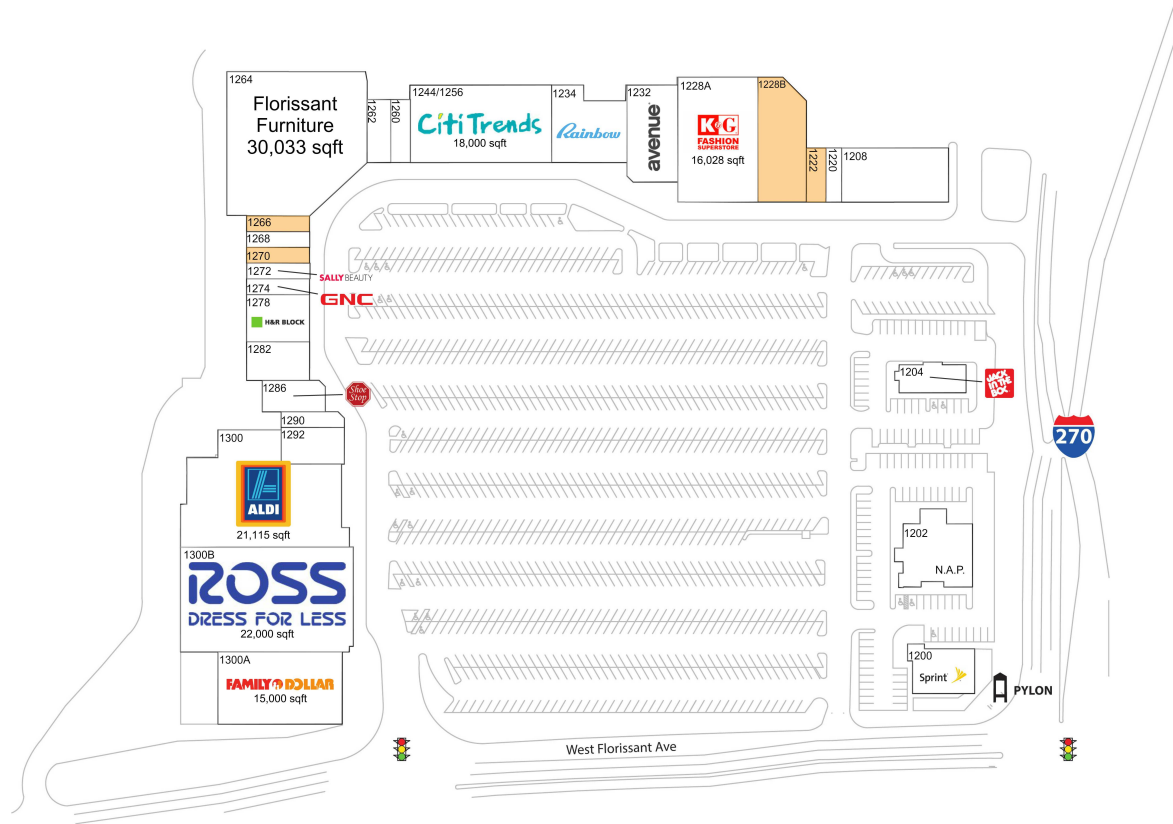

# Clocktower Place

<b>1266 AVAILABLE</b>	1,600 SF	1262 HEC Trio-Educational Opportunity Centers	2,400 SF
<b>1270 AVAILABLE</b>	1,600 SF		
<b>1222 AVAILABLE</b>	1,750 SF	1264 Florissant Furniture	30,033 SF
<b>1228B AVAILABLE</b>	9,908 SF	1268 Nail Tech	1,600 SF
1200 Sprint	4,680 SF	1272 Sally Beauty Supply	1,600 SF
1202 Pasta House	5,535 SF	1274 GNC	1,600 SF
1204 Jack in the Box	3,153 SF	1278 H&R Block	4,800 SF
1208 Jessie Taylor's Laugh Lounge	9,450 SF	1282 Clothing Boutique	4,000 SF
1220 Juanita Steeples Salon	1,365 SF	1286 Shoe Stop	3,200 SF
1228A K&G Fashion Superstore	16,028 SF	1290 China Moon	1,568 SF
1232 Avenue	8,125 SF	1292 Shoe Time	3,500 SF
1234 Rainbow	8,400 SF	1300 ALDI	21,115 SF
1244/1256 Citi Trends	18,000 SF	1300A Family Dollar	15,000 SF
1260 Hairitage Premium Salon	2,000 SF	1300B Ross Dress for Less	22,000 SF