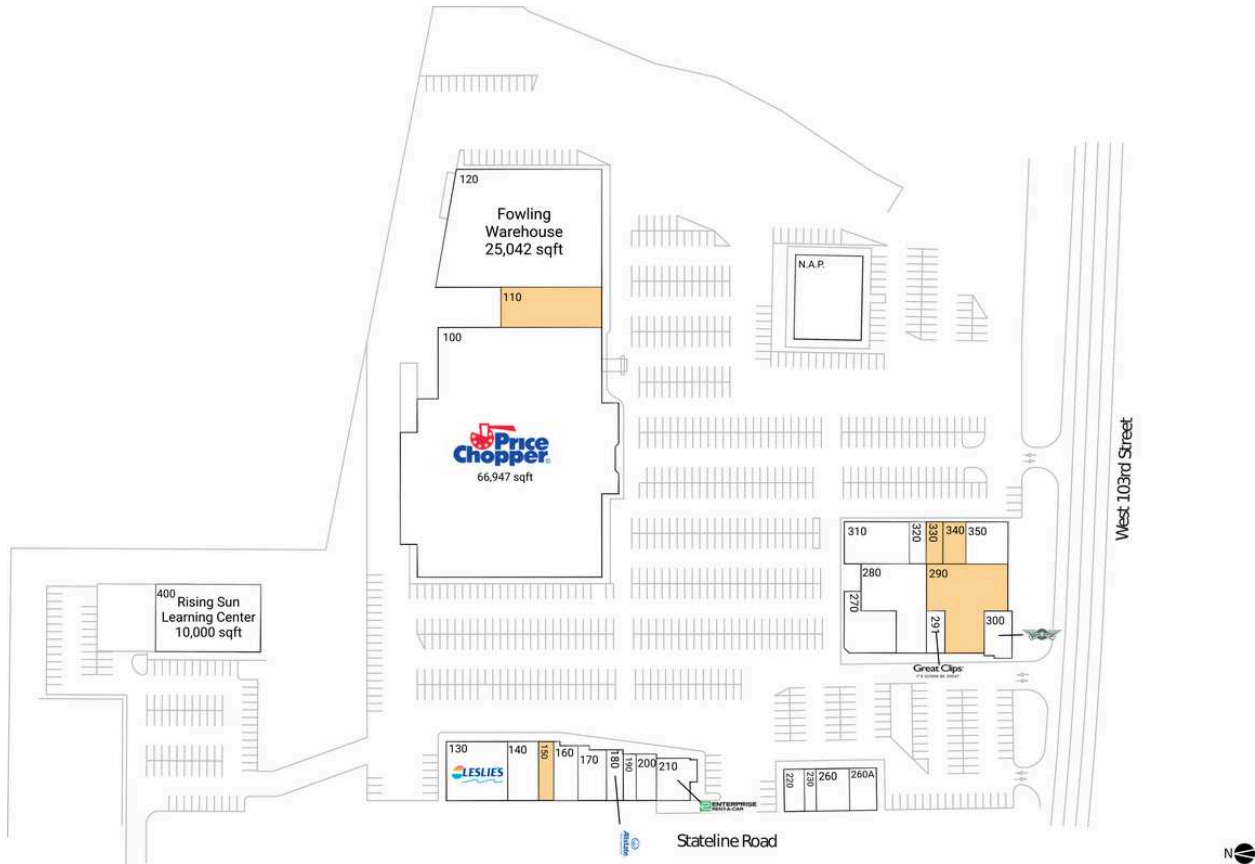

Watts Mill Plaza

N.A.P. N.A.P.		230 Johnny's Hairstyling	700 SF
100 Price Chopper	66,947 SF	260 Happy Dragon	2,150 SF
110 AVAILABLE	6,000 SF	260A The Bad Cat	1,450 SF
120 Fowling Warehouse	25,042 SF	270 Southside Bar & Grill	3,600 SF
130 Leslie's Pool Supplies	5,110 SF	280 The Comedy Club Kansas City	6,875 SF
140 Novack Vision Center	2,600 SF	290 AVAILABLE	6,525 SF
150 AVAILABLE	1,400 SF	291 Great Clips	1,075 SF
160 Uniforms & More	1,755 SF	300 Wingstop	1,650 SF
170 One Main Financial	2,045 SF	310 Mexico Lindo KC	4,145 SF
180 Allstate	1,200 SF	320 L&L Nails	1,000 SF
190 Anessong African Hair Braiding	853 SF	330 AVAILABLE	1,000 SF
200 Legends Foot Spa	1,320 SF	340 AVAILABLE	1,375 SF
210 Enterprise-Rent-A-Car	2,200 SF	350 Cozy Thai	2,500 SF
220 Dr. William Ledford, Dds	1,200 SF	400 Rising Sun Learning Center	10,000 SF