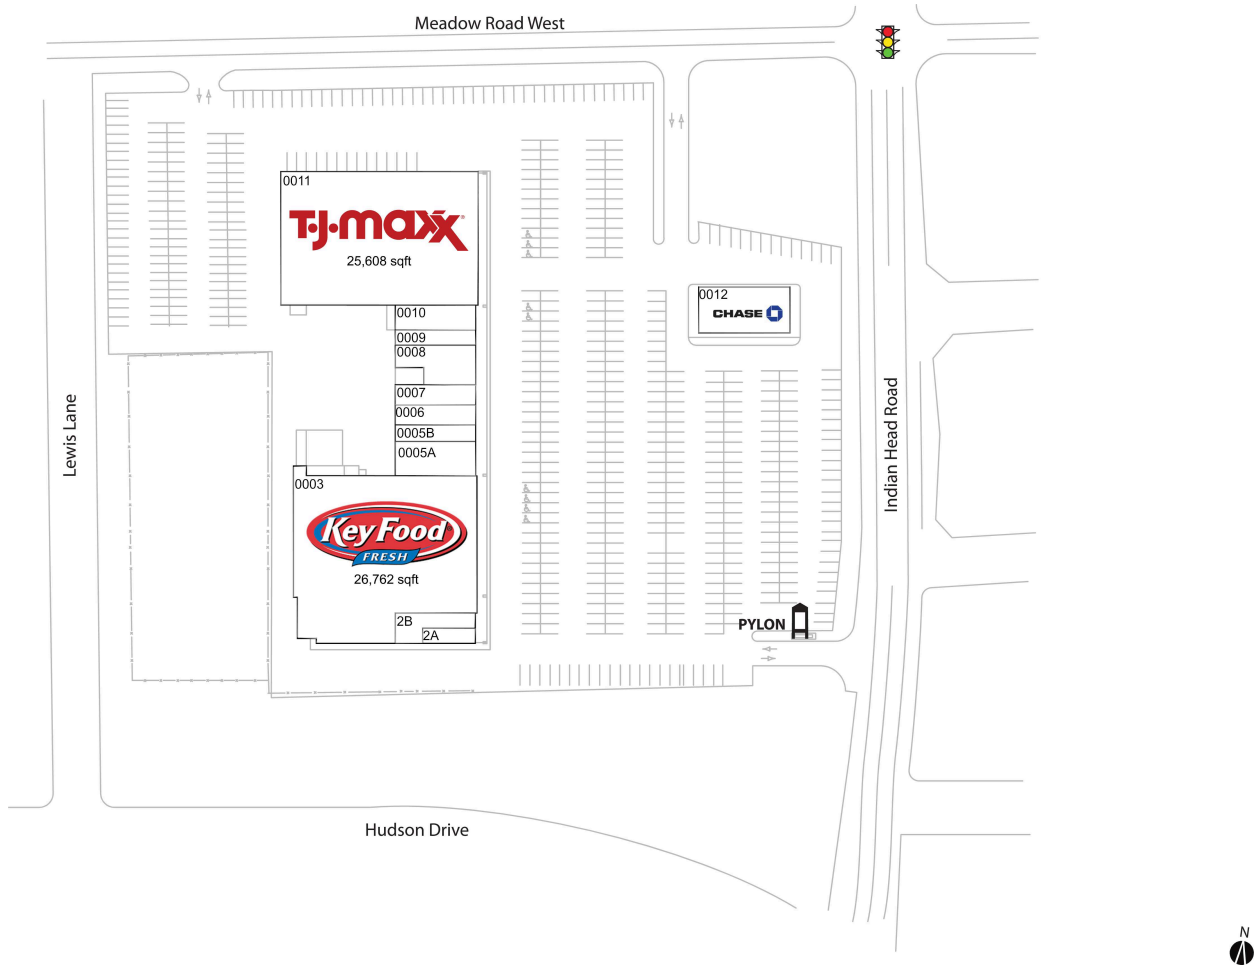

Kings Park Plaza

2A AT&T	1,202 SF	0007 Kings Park Stationery	1,600 SF
2B China Gourmet	1,316 SF	0008 Martino's Pizza & Restaurant	2,840 SF
0003 Key Food	26,762 SF	0009 Vasari Salon	1,200 SF
0005A Kings Park Pharmacy	2,200 SF	0010 Kings Park Cleaners	2,030 SF
0005B Affinity Nails & Spa, Inc.	1,800 SF	0011 T.J. Maxx	25,608 SF
0006 Professors Coffee Shop	1,600 SF	0012 Chase	4,050 SF