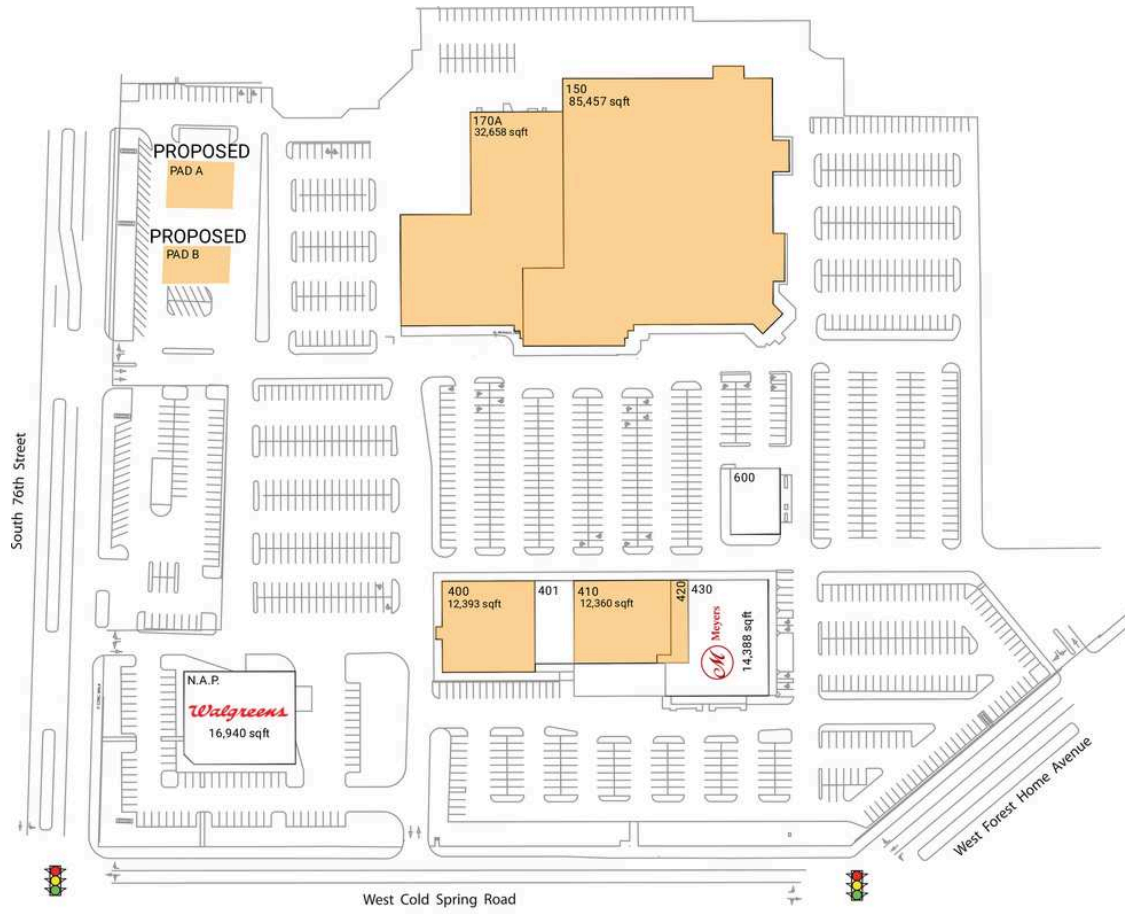

Spring Mall

N.A.P. Walgreens	16,940 SF	400 AVAILABLE	12,393 SF
PAD A AVAILABLE		401 First Choice Catering	4,633 SF
PAD B AVAILABLE		410 AVAILABLE	12,360 SF
150 AVAILABLE	85,457 SF	420 AVAILABLE	2,146 SF
170A AVAILABLE	32,658 SF	430 Meyer's Restaurant	14,388 SF
190 AVAILABLE	3,626 SF	600 Mechanical Building	4,800 SF