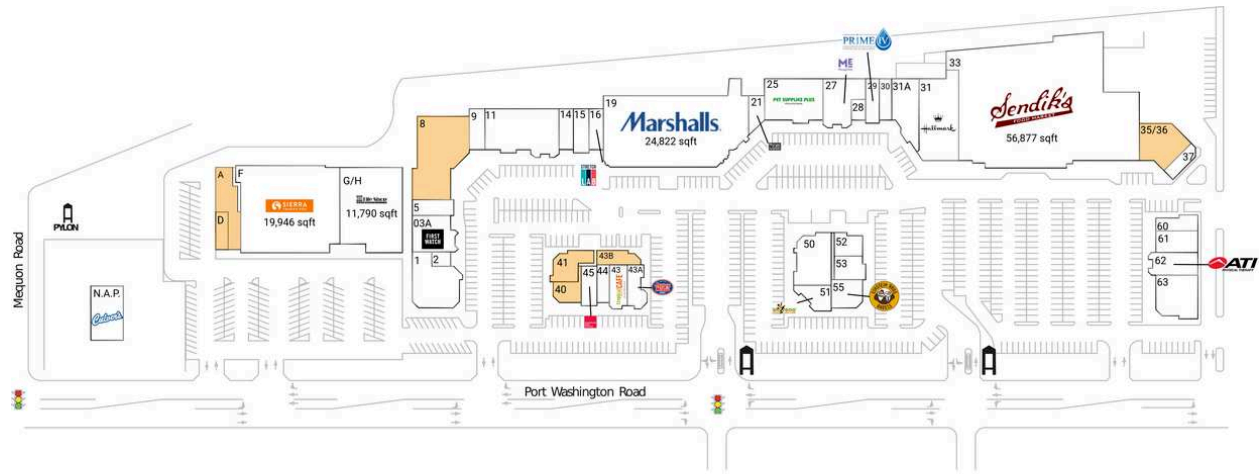

Mequon Pavilions

A AVAILABLE	3,284 SF	16 StretchLab	1,540 SF
D AVAILABLE	1,167 SF	19 Marshalls	24,822 SF
F Sierra Trading Post	19,946 SF	21 The Joint Chiropractic	1,285 SF
G/H The Tile Shop	11,790 SF	25 Pet Supplies Plus	6,963 SF
N.A.P. Culver's		27 Massage Envy	3,731 SF
1 Chancery Restaurant	5,808 SF	28 Klinkle Cleaners	700 SF
2 Alteration	592 SF	29 Prime IV Hydration & Wellness	1,498 SF
03A First Watch	4,030 SF	30 The UPS Store	1,390 SF
5 Hart Hearing Care Center	1,376 SF	31 Hallmark	6,014 SF
8 AVAILABLE	9,038 SF	31A Fred Astaire Dance Studio	5,012 SF
9 Mathnasium	1,540 SF	33 Sendik's Food Market	56,877 SF
11 Pure Hockey	8,423 SF	35/36 AVAILABLE	3,357 SF
14 Allure Intimate Apparel	1,480 SF	37 Elite Nutrition	950 SF
15 Wild Birds Unlimited	1,673 SF	40 AVAILABLE	1,455 SF

Mequon Pavilions

41 AVAILABLE	2,265 SF	52 Taco Pros	2,352 SF
43 Tropical Smoothie Cafe	1,574 SF	53 Yen Ching Express	1,155 SF
43A Jersey Mike's Subs	1,491 SF	55 Einstein Bros. Bagels	2,351 SF
43B AVAILABLE	1,382 SF	60 Bliss Nails & Spa	1,502 SF
44 Great Clips	1,332 SF	61 Club Champion	2,656 SF
45 European Wax Center	1,320 SF	62 ATI Physical Therapy	2,764 SF
50 Game Universe	4,300 SF	63 Neroli Salon and Spa	4,021 SF
51 Big Frog Custom T-Shirts & More	1,869 SF		