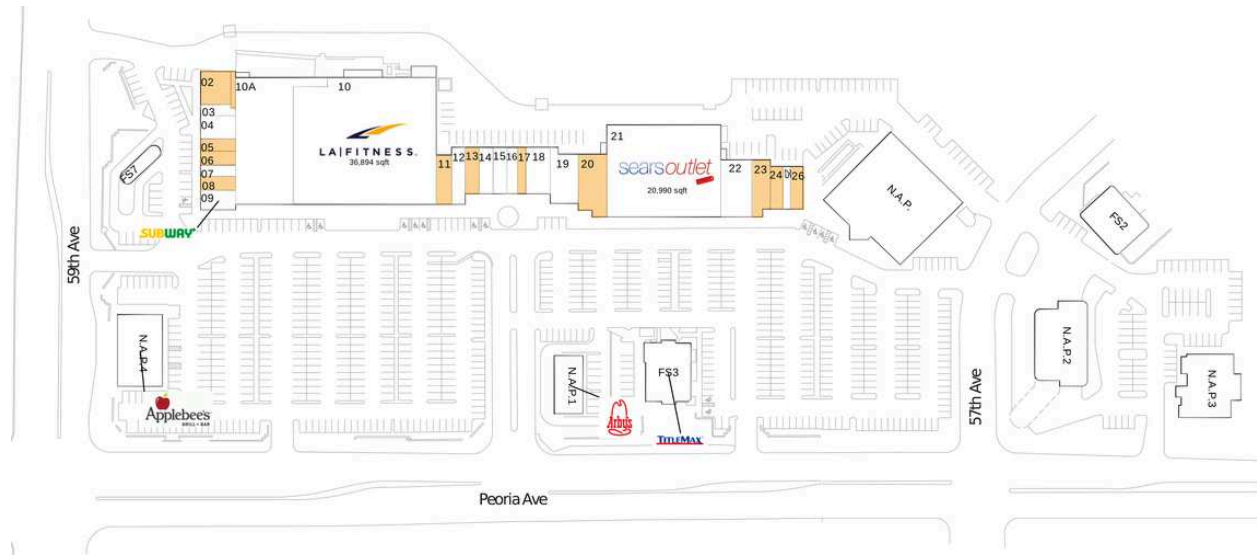

Glendale Galleria

FS2 Lifeprints Childcare	5,064 SF	08 AVAILABLE	1,007 SF
FS3 TitleMax	5,600 SF	09 Subway	1,200 SF
FS7 Lenny's Burger	1,017 SF	10 LA Fitness	36,894 SF
N.A.P. Ultimate Physical Fitness		10A Gymnasium Academy	15,244 SF
N.A.P.1 Arby's		11 AVAILABLE	1,356 SF
N.A.P.2 Car Wash		12 One Stop Nutrition	1,470 SF
N.A.P.3 Mexican Restaurant		13 AVAILABLE	1,300 SF
N.A.P.4 Applebee's		14 Lady Jane's Haircuts for Men	1,300 SF
02 AVAILABLE	2,270 SF	15 Best Nails & Spa	1,307 SF
03 Tailor Shop	805 SF	16 Memi Vape	1,024 SF
04 The Great Spa	1,635 SF	17 AVAILABLE	
05 AVAILABLE	850 SF	18 Ucelo Tae Kwon Do	2,866 SF
06 AVAILABLE	973 SF	19 Nino's Pizzeria	2,801 SF
07 Echo Me	805 SF	20 AVAILABLE	3,404 SF

Glendale Galleria

21 Sears Outlet	20,990 SF	24 AVAILABLE	1,200 SF
22 Michelle's Beautique & Salon	2,880 SF	25 Solecito Services	977 SF
23 AVAILABLE	1,920 SF	26 AVAILABLE	1,260 SF