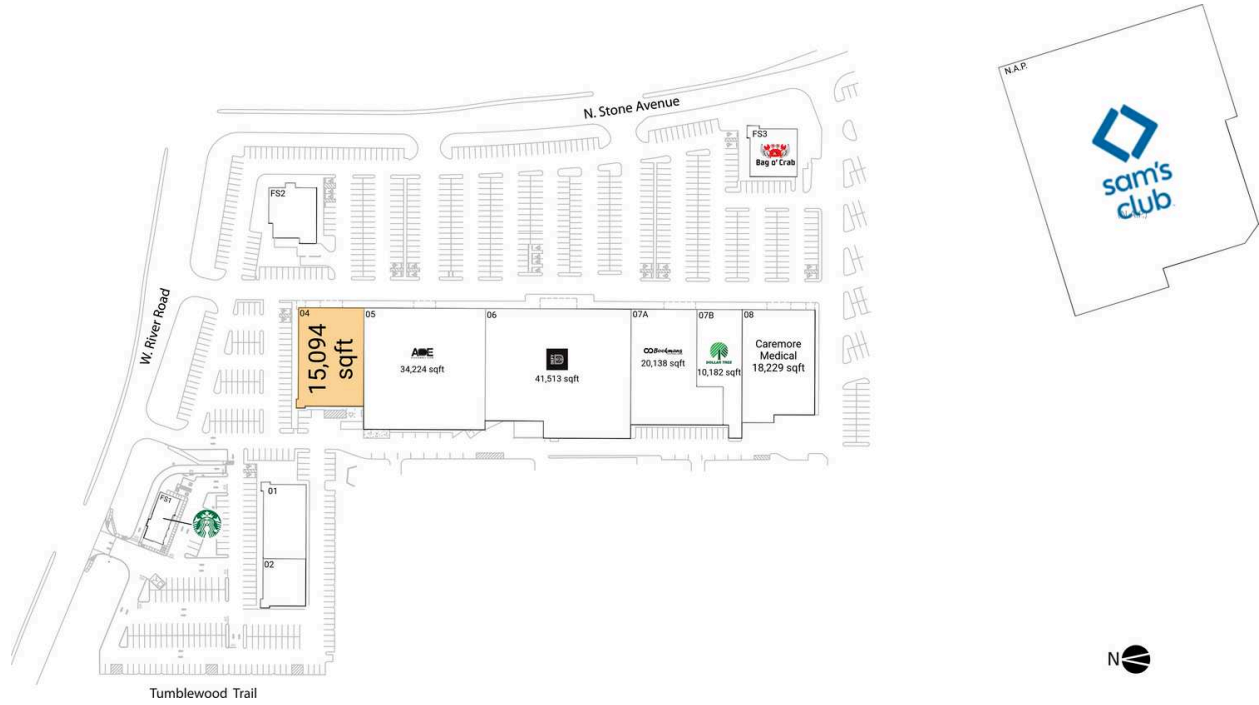

Northmall Centre

FS1 Starbucks	2,200 SF	04 AVAILABLE	15,094 SF
FS2 Scordato's Pizzeria	5,997 SF	05 Ace Pickleball Club	34,224 SF
FS3 Bag O' Crab	5,665 SF	06 Defy Tucson	41,513 SF
N.A.P. Sam's Club		07A Bookmans Entertainment Exchange	20,138 SF
01 Asian 1 Buffet	7,976 SF	07B Dollar Tree	10,182 SF
02 Crossfit 646	4,132 SF	08 Caremore Medical	18,229 SF