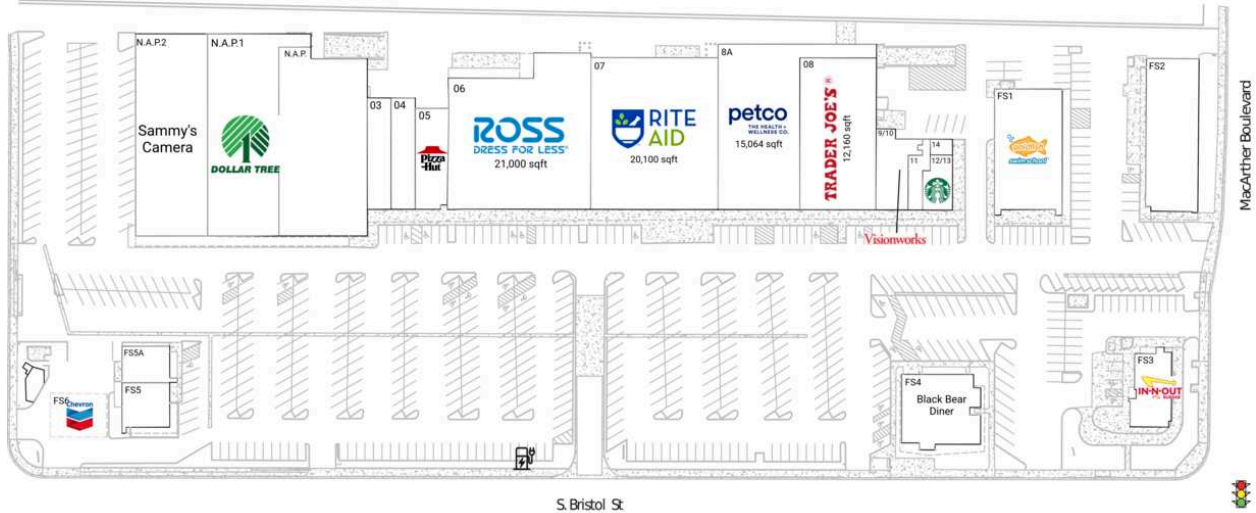

Bristol Plaza - Santa Ana

FS1 Goldfish Swim School	8,400 SF	04 Next Nails and Spa	2,750 SF
FS2 Best Performance Tire & Services, LLC	8,360 SF	05 Pizza Hut	3,500 SF
FS3 In-N-Out Burger	1,819 SF	06 Ross Dress for Less (Coming Soon)	21,000 SF
FS4 Black Bear Diner	5,300 SF	07 Rite Aid	20,100 SF
FS5 Board & Brew	2,200 SF	08 Trader Joe's	12,160 SF
FS5A The Great Greek Mediterranean Grill	1,800 SF	8A Petco	15,064 SF
FS6 Chevron	400 SF	9/10 Visionworks	2,856 SF
N.A.P. N.A.P.		11 Great Clips	1,095 SF
N.A.P.1 Dollar Tree		12/13 Starbucks	1,486 SF
N.A.P.2 Sammy's Camera		14 Cielo's Hair Salon	374 SF
03 SAS Shoes	2,750 SF		