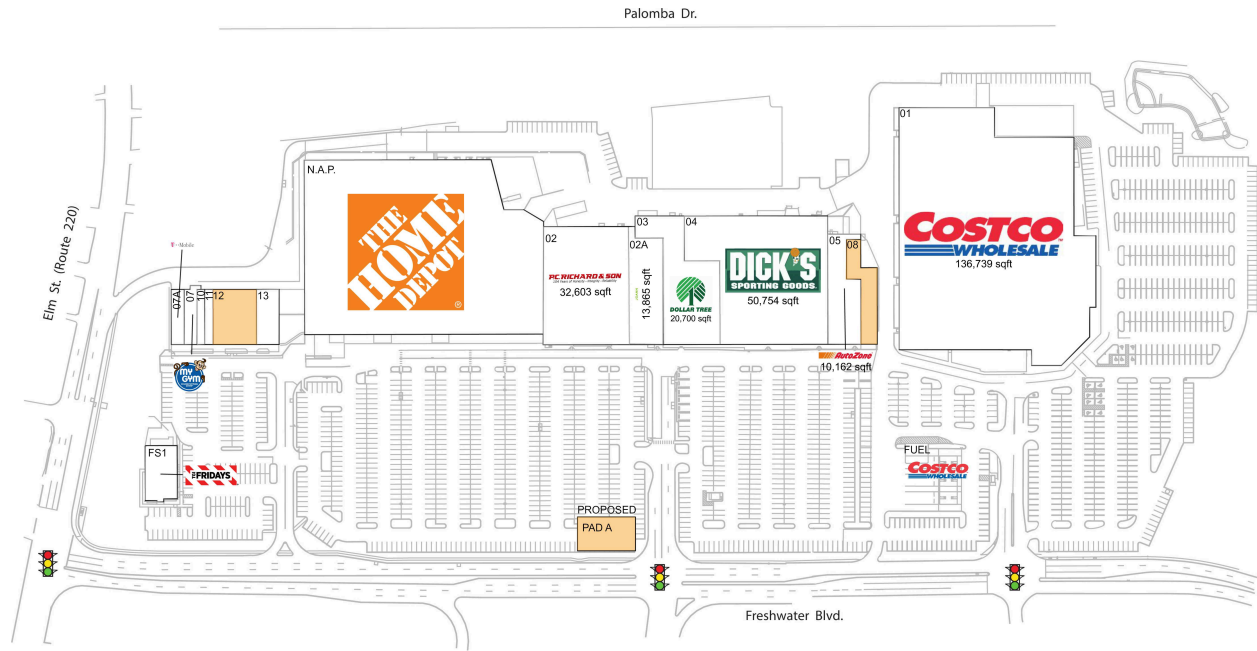

Freshwater - Stateline Plaza

PAD A AVAILABLE	6,000 SF	03 Dollar Tree	20,700 SF
08 AVAILABLE	6,018 SF	04 Dick's Sporting Goods	50,754 SF
12 AVAILABLE	7,782 SF	05 AutoZone	10,162 SF
FS1 T.G.I Friday's	5,700 SF	07 My Gym	2,800 SF
FUEL Costco Gas		07A T-Mobile	2,019 SF
N.A.P. The Home Depot		10 Kai Liu	1,400 SF
01 Costco	136,739 SF	11 Great Clips	1,500 SF
02 P.C. Richard & Son	32,603 SF	13 The Honey Baked Ham	4,096 SF
02A JOANN Fabric and Craft Stores	13,865 SF		