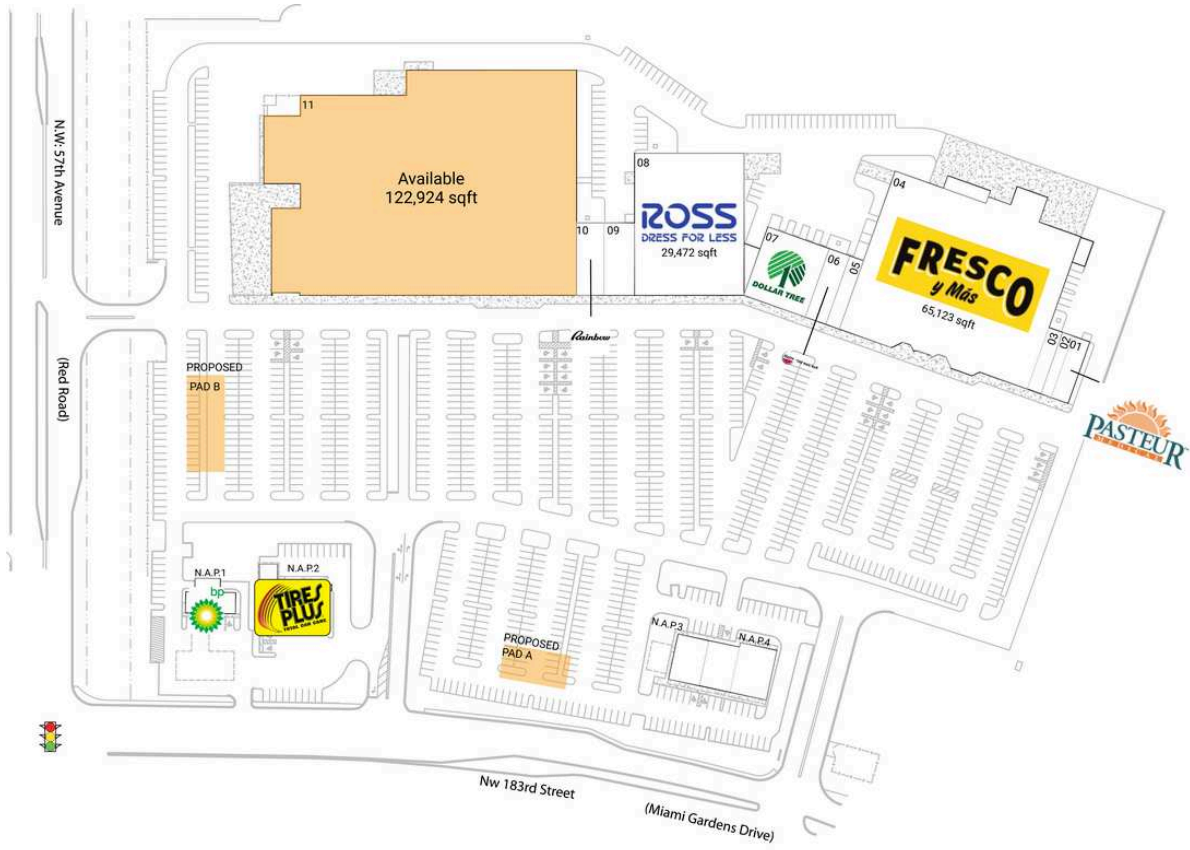

# Shops at Palm Lakes

N.A.P.1 BP Gas		04 Fresco Y Mas Supermarket	65,123 SF
N.A.P.2 Tires Plus		05 Unicorn Cleaners	2,000 SF
N.A.P.3 Pasteur Medical		06 Noire the Nail Bar	3,000 SF
N.A.P.4 Cash Advanced		07 Dollar Tree	9,000 SF
<b>PAD A AVAILABLE</b>		08 Ross Dress for Less	29,472 SF
<b>PAD B AVAILABLE</b>	11,200 SF	09 Worth It Stores	4,000 SF
01 Pasteur Medical Center	2,250 SF	10 Rainbow	3,800 SF
02 Razar Dental Group	1,350 SF	<b>11 AVAILABLE</b>	122,924 SF
03 Sally Beauty Supply	1,800 SF		