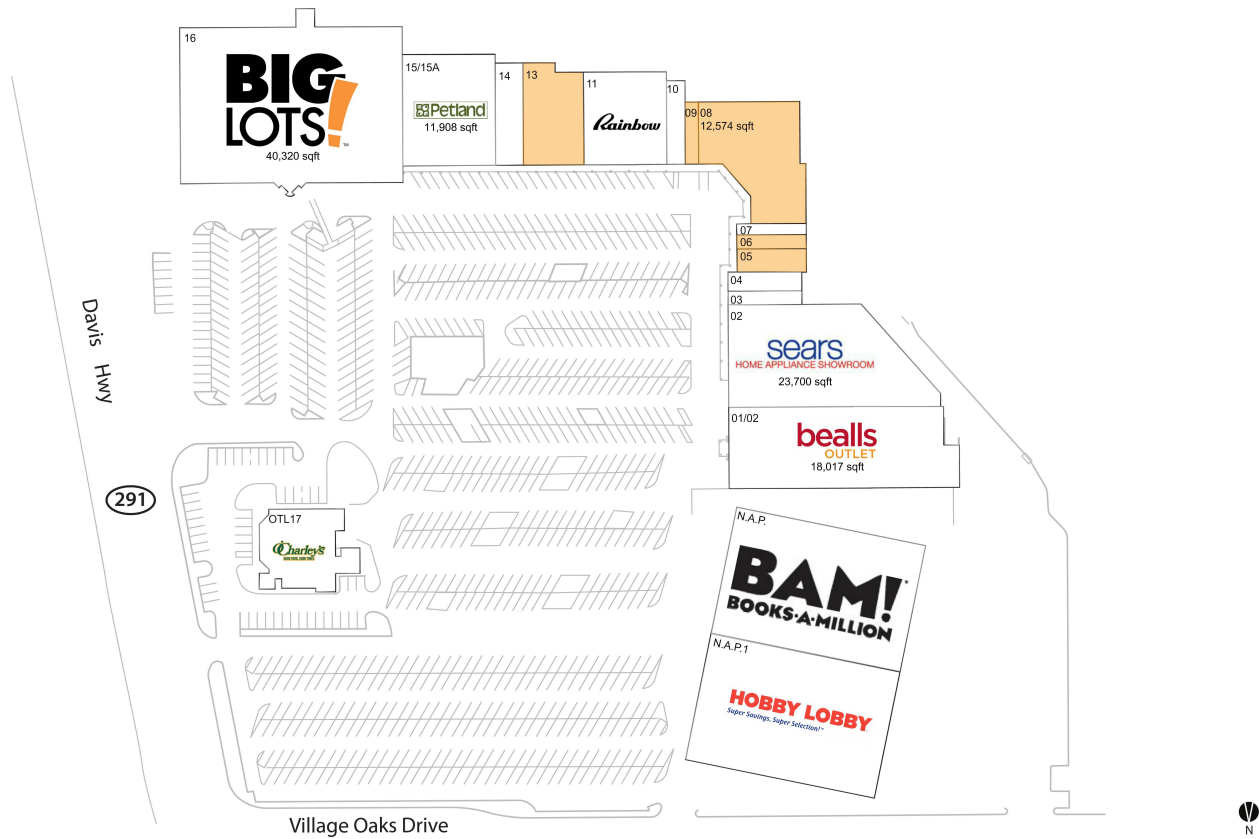

Pensacola Square

09 AVAILABLE	1,037 SF	02 Sears Home Appliance Showroom	23,700 SF
06 AVAILABLE	1,425 SF	03 Fantastic Sams	1,200 SF
05 AVAILABLE	1,875 SF	04 One Main Financial	1,600 SF
13 AVAILABLE	6,850 SF	07 Fashion Nails	600 SF
08 AVAILABLE	12,574 SF	10 Weight Watchers	1,500 SF
N.A.P. Books-A-Million		11 Rainbow	8,900 SF
N.A.P.1 Hobby Lobby		14 Technologies for Tomorrow	3,300 SF
OTL17 O'Charley's	7,695 SF	15/15A Petland	11,908 SF
01/02 Bealls Outlet	18,017 SF	16 Big Lots	40,320 SF