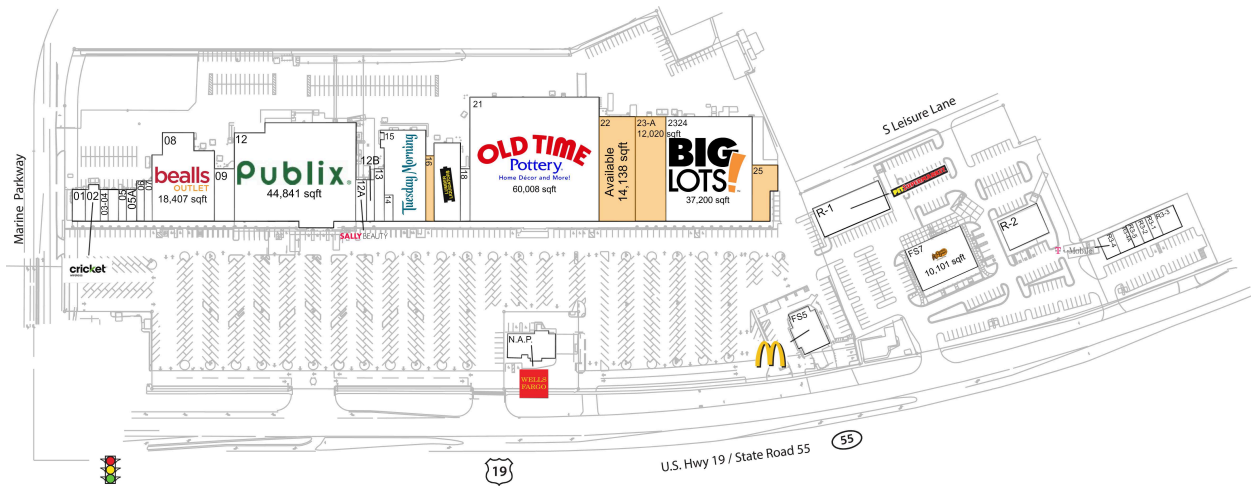

Southgate Center

16 AVAILABLE	2,151 SF	R3-5 Fantastic Sams	1,000 SF
25 AVAILABLE	4,525 SF	01 Domino's Pizza	1,568 SF
23-A AVAILABLE	12,020 SF	02 Cricket	2,023 SF
22 AVAILABLE	14,138 SF	03-04 Bella Nail Salon	2,150 SF
FS5 McDonald's	1 SF	05 Rashmi's Eyebrow Threading	940 SF
FS7 Cracker Barrel	10,101 SF	05A Xpress Style	1,200 SF
N.A.P. Wells Fargo		06 New China Buffet	1,167 SF
R-1 Pet Supermarket	8,142 SF	07 Quick King Tobacco	1,193 SF
R-2 Florida Blood Services	5,300 SF	08 Bealls Outlet	18,407 SF
R3-1 A&B Insurance and Financial	1,000 SF	09 WellCare	4,065 SF
R3-2 Mr. Pastrami	1,000 SF	12 Publix	44,841 SF
R3-3 SAS Shoes	2,000 SF	12A Sally Beauty Supply	2,000 SF
R3-4 T-Mobile	1,526 SF	12B The UPS Store	1,224 SF
R3-4A uBREAKiFIX	1,510 SF	13 Hear USA	2,020 SF

Southgate Center

14 Advance America	828 SF	18 Joe's NY Style Pizza	2,000 SF
15 Tuesday Morning	8,000 SF	21 Old Time Pottery	60,008 SF
17 Lumber Liquidators	7,633 SF	2324 Big Lots	37,200 SF