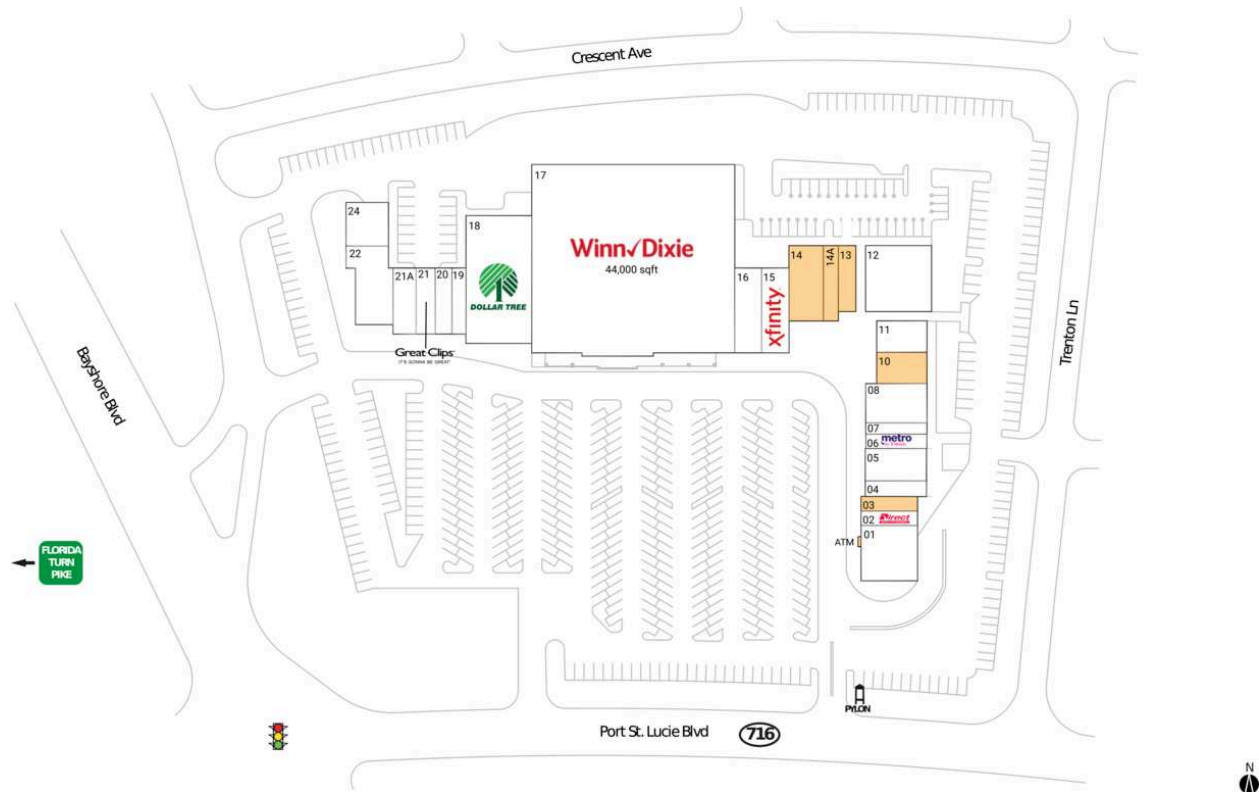

Shoppes of Victoria Square

ATM AVAILABLE	57 SF	14 AVAILABLE	2,800 SF
01 Florida Autism Center	3,463 SF	14A AVAILABLE	1,407 SF
02 Direct Auto Insurance	925 SF	15 Xfinity	2,610 SF
03 AVAILABLE	925 SF	16 Golden Spa & Salon	2,580 SF
04 Anthony's Pizza	1,087 SF	17 Winn-Dixie	44,000 SF
05 Winn-Dixie Liquor Store	2,226 SF	18 Dollar Tree	9,504 SF
06 Metro by T-Mobile	1,001 SF	19 Hong Kong Inn	1,050 SF
07 Jackson Hewitt	785 SF	20 The Ice Cream Shoppe	1,250 SF
08 Miyuki Sushi & Thai	2,700 SF	21 Great Clips	1,473 SF
10 AVAILABLE	1,000 SF	21A Empanola	1,664 SF
11 Miller's Vapery	1,000 SF	22 Pueblo Viejo	3,448 SF
12 Los Cocos	4,897 SF	24 The Mofongo King	2,091 SF
13 AVAILABLE	1,300 SF		