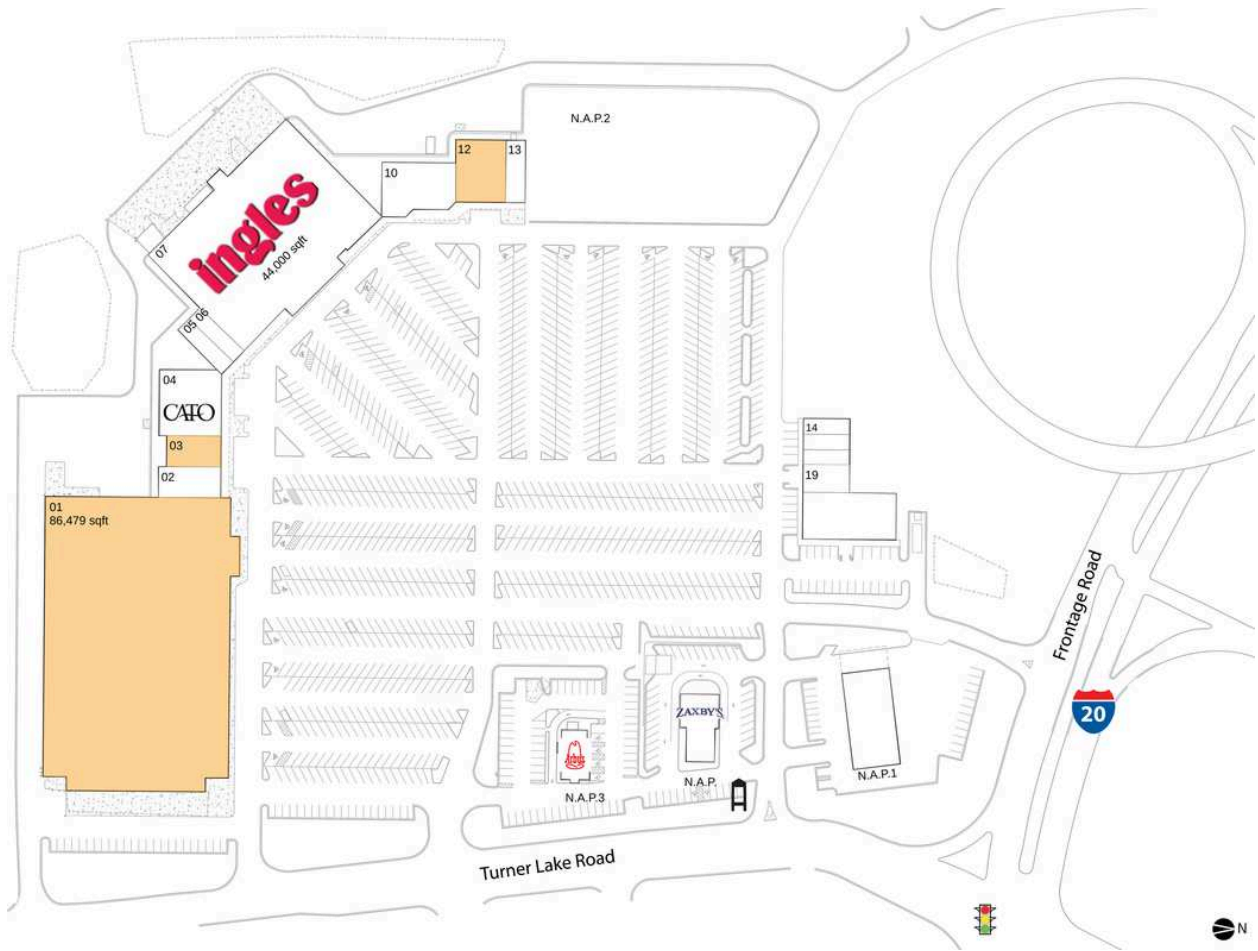

Covington Gallery

N.A.P. Zaxby's		05 GNC	1,600 SF
N.A.P.1 Cooper Tires		06 Sally Beauty Supply	1,600 SF
N.A.P.2 Beauty School		07 Ingles Markets	44,000 SF
N.A.P.3 Arby's	2,400 SF	10 Five O'Clock Somewhere	5,975 SF
01 AVAILABLE	86,479 SF	12 AVAILABLE	5,200 SF
02 Newton Medical	3,200 SF	13 Drayer Physical Therapy Institute	2,000 SF
03 AVAILABLE	2,800 SF	14 VetMed	3,540 SF
04 Cato	6,750 SF	19 Alcovy Fitness	9,313 SF