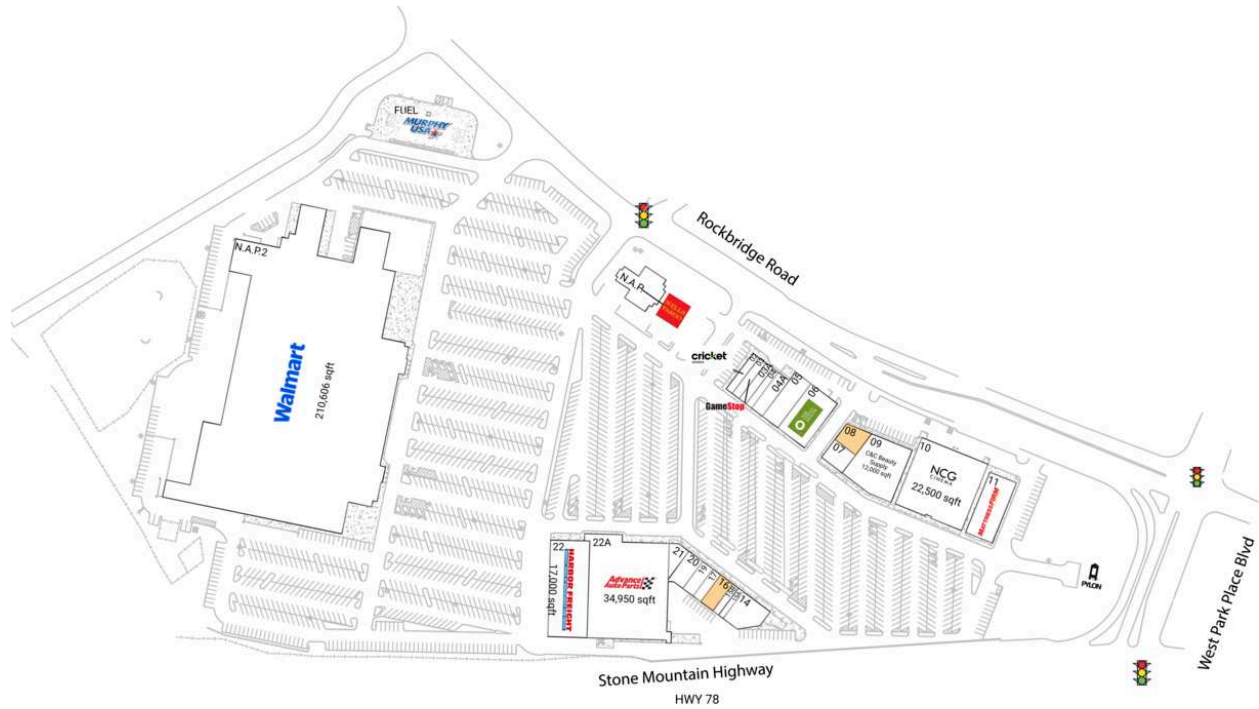

Stone Mountain Festival

FUEL Murphy's USA Gas		10 NCG Cinema	22,500 SF
N.A.P. Wells Fargo		11 Mattress Firm	8,105 SF
N.A.P.2 Walmart	210,606 SF	14 Forza Academy	4,482 SF
02 Cricket	1,496 SF	15A It's Maid Day!	840 SF
03 GameStop	1,704 SF	15B Brow & Lash Salon and Spa	1,050 SF
03A Heroes at Home Barber Shop 2	1,690 SF	16 AVAILABLE	2,240 SF
04 Denovo Hair Salon	1,390 SF	17 J. Christian Salon	1,400 SF
04A American Deli	2,041 SF	19 Classy Nails	1,922 SF
05 Team Rehabilitation	4,080 SF	20 African Palace Grill	2,585 SF
06 Oak Street Health	8,039 SF	21 Afro Braids & Beauty Bar	1,200 SF
07 Husker's Cafe	2,500 SF	22 Harbor Freight	17,000 SF
08 AVAILABLE	2,651 SF	22A Advance Auto Parts	34,950 SF
09 C&C Beauty Supply	12,000 SF		