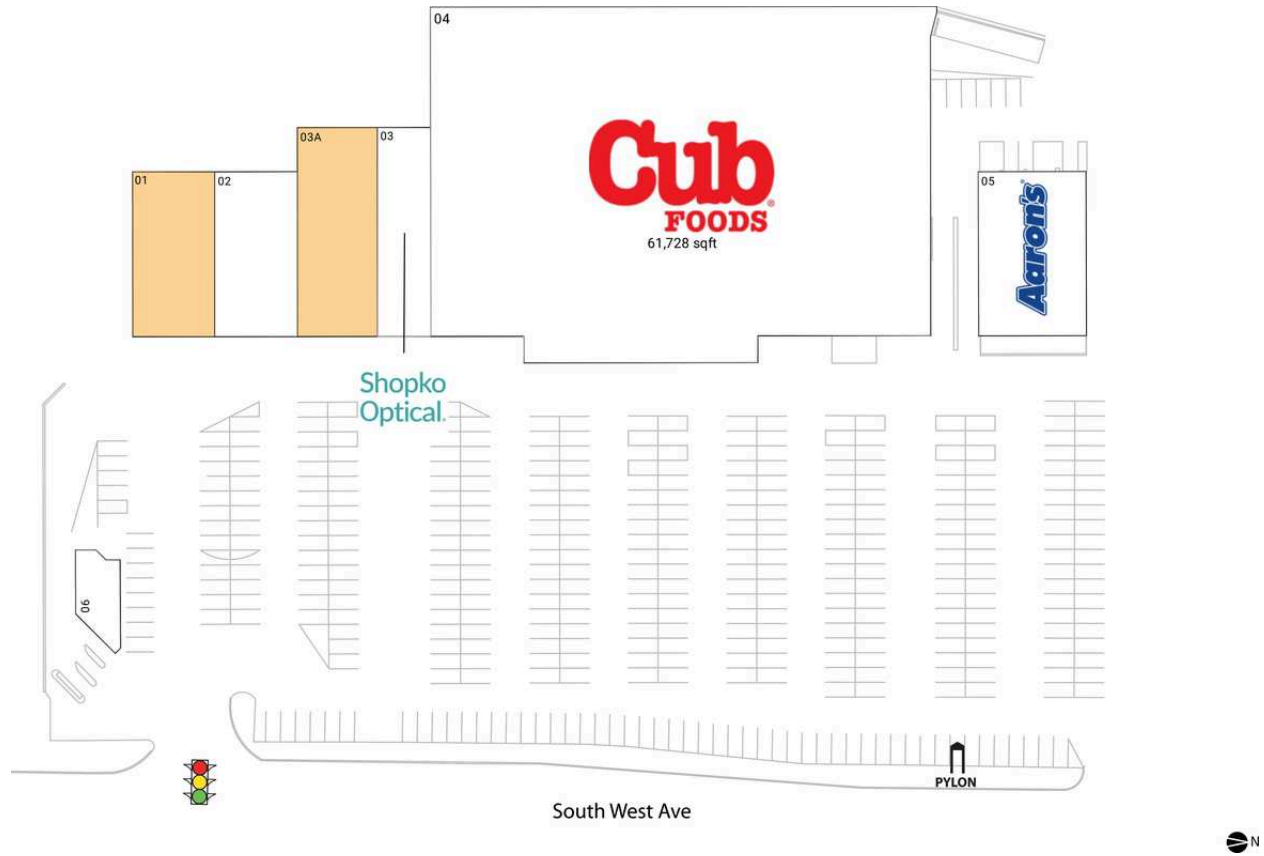

Freeport Plaza

01 AVAILABLE	5,000 SF	04 Cub Foods	61,728 SF
02 Brown's Shoe	3,000 SF	05 Aaron's	6,500 SF
03 Shopko Optical Center	3,810 SF	06 Fifth Third Bank	1,330 SF
03A AVAILABLE	6,478 SF		